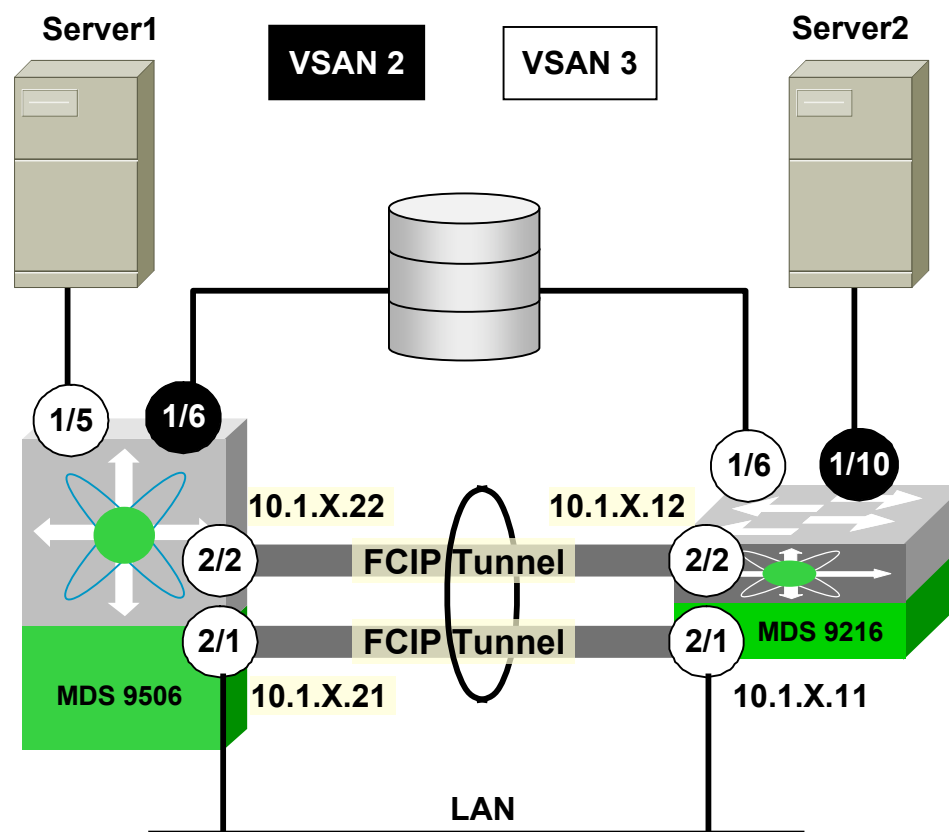

# SAN Lab Sessions

- Custom labs developed for Networkers by  firefly
- SAN-OS 3.0
- Three proctored 2-hour labs
  - Lab 1: Implementing a Data Center SAN
  - Lab 2: Deploying IP Storage Solutions**
  - Lab 3: Monitoring SAN Health and Performance
- No prerequisite knowledge of MDS is required
  - Fundamental knowledge of SAN components, protocols, and design is recommended

# SAN Lab 2: Deploying IP Storage Solutions (FCIP)

- Configure FCIP tunnels
- Aggregate the tunnels using FC PortChannels
- Use the SET to tune performance

# SAN Lab 2: Deploying IP Storage Solutions (iSCSI)

- Dynamically map physical FC targets to a virtual iSCSI target
- Create static iSCSI initiators and targets
- Zone iSCSI devices