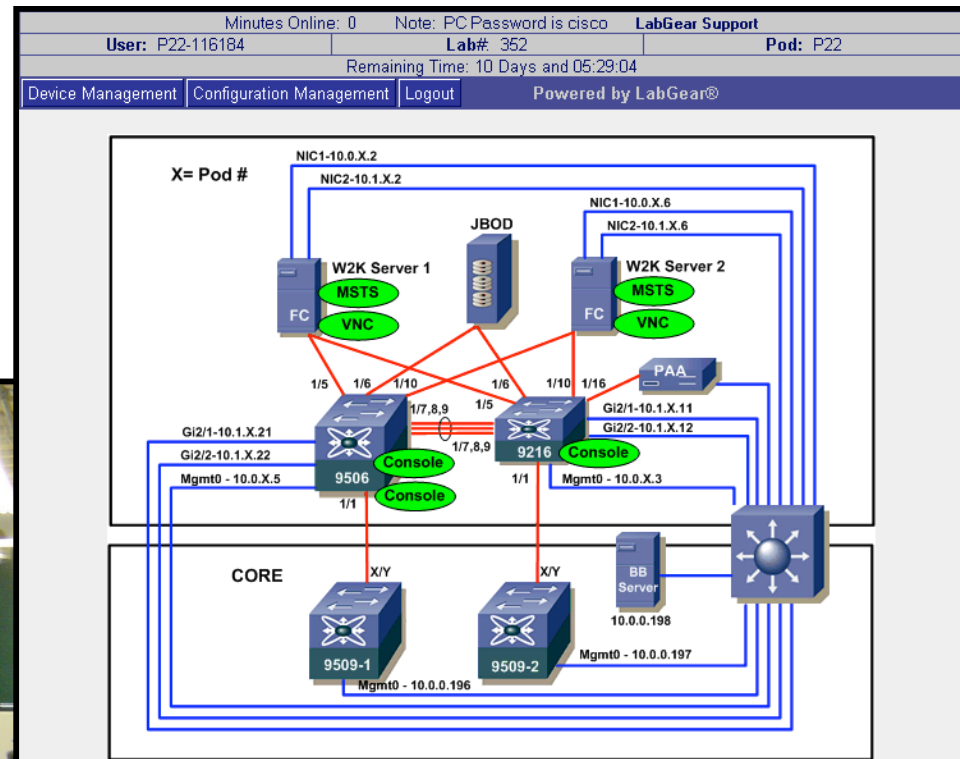

Remote MDS 9000 Storage Labs

- 24x7x365 support for training events and customer demos
- Full console and desktop access

- 5 SAN cores
- 30 student pods
- 60 MDS 9000 switches