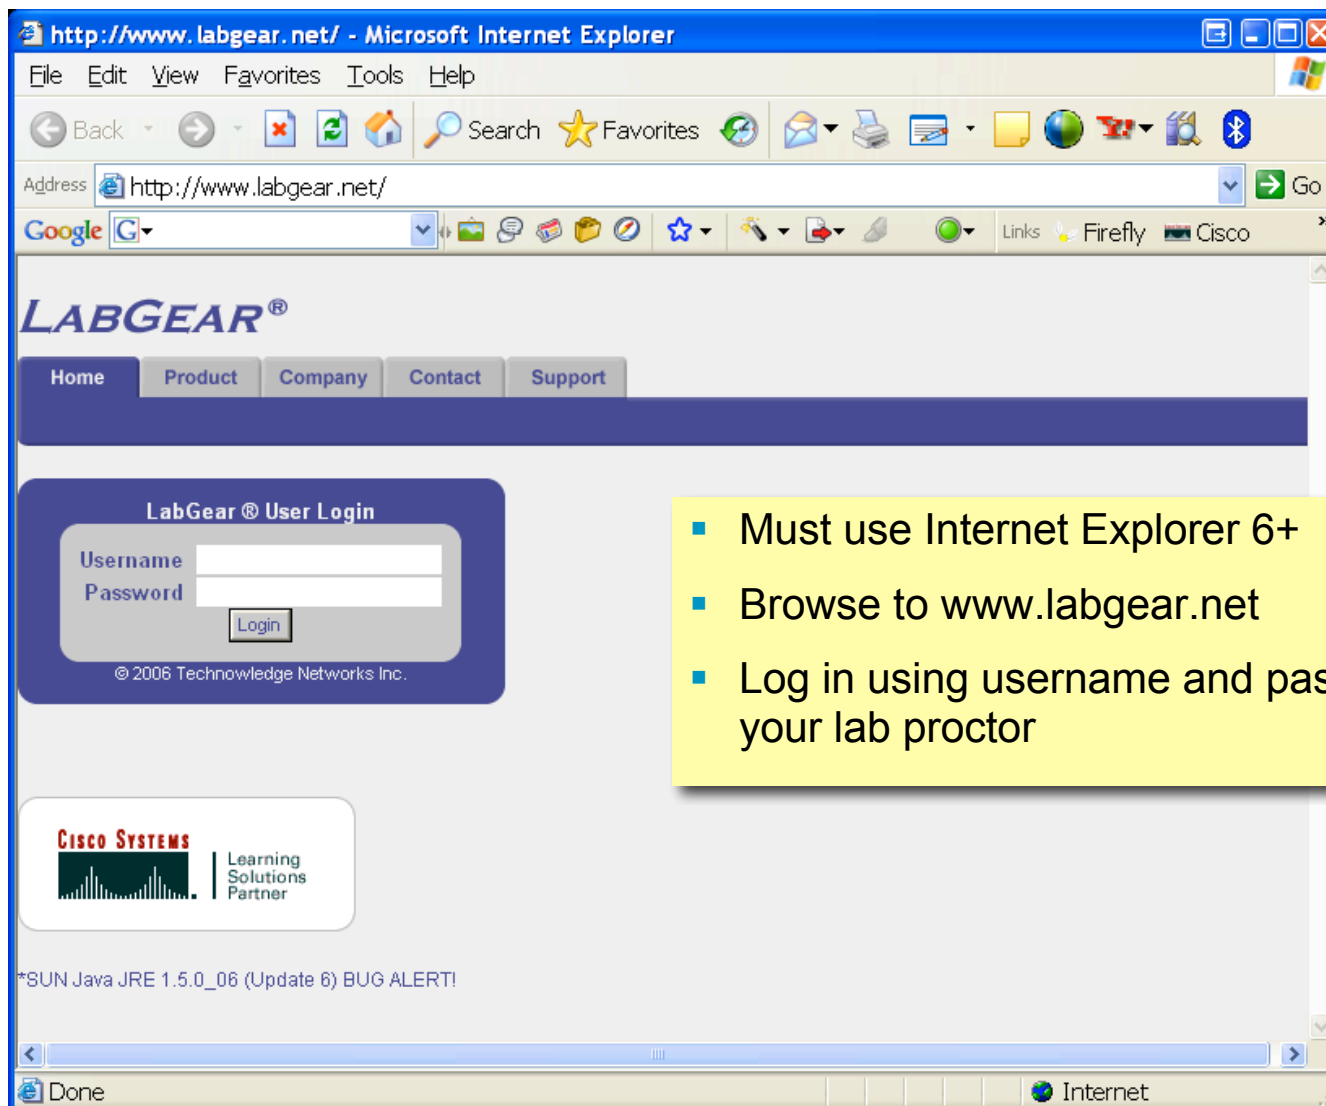

Accessing the Remote Labs

- Must use Internet Explorer 6+
- Browse to www.labgear.net
- Log in using username and password supplied by your lab proctor