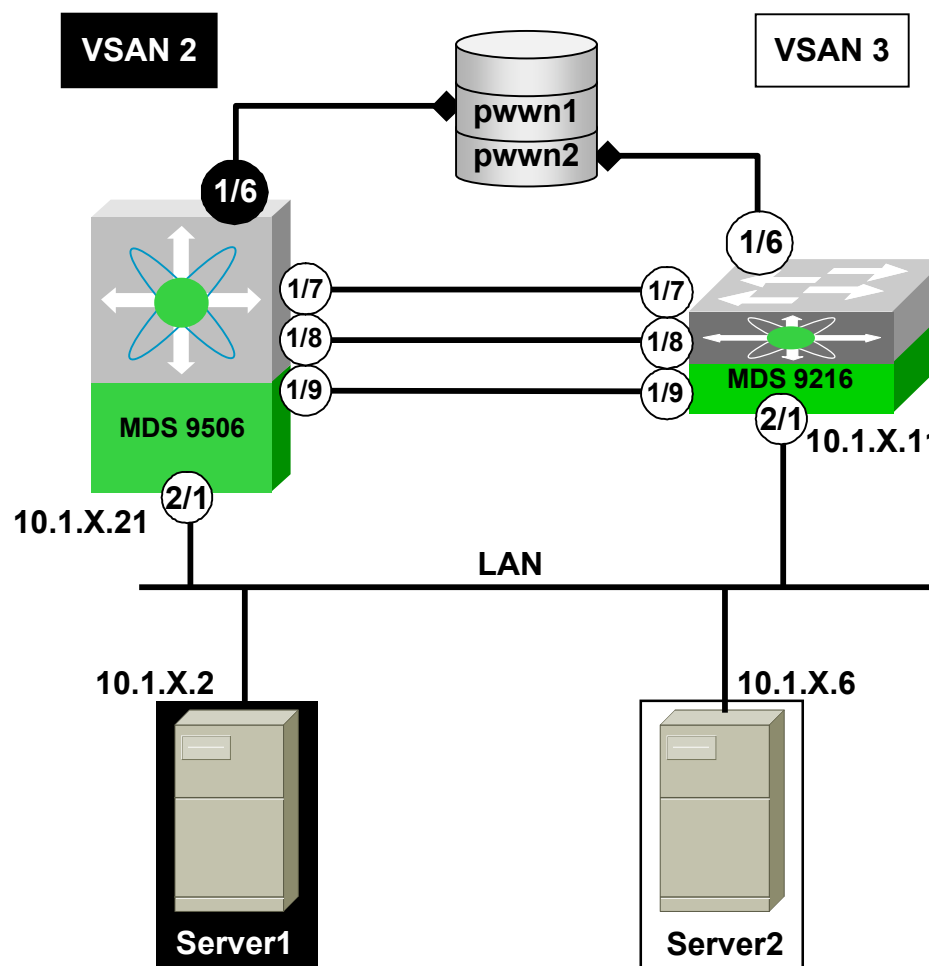

# SAN Lab Sessions

- Custom labs developed for Networkers by  firefly
- SAN-OS 3.0
- Three proctored 2-hour labs
  - Lab 1: Implementing a Data Center SAN
  - Lab 2: Deploying IP Storage Solutions**
  - Lab 3: Monitoring SAN Health and Performance
- No prerequisite knowledge of MDS is required
  - Fundamental knowledge of SAN components, protocols, and design is recommended

# SAN Lab 2: Deploying IP Storage Solutions (FCIP)

- Configure FCIP tunnels
- Aggregate the tunnels using FC PortChannels
- Use the SET to tune performance

# SAN Lab 2: Deploying IP Storage Solutions (iSCSI)

- Dynamically map physical FC targets to a virtual iSCSI target
- Create static iSCSI initiators and targets
- Zone iSCSI devices