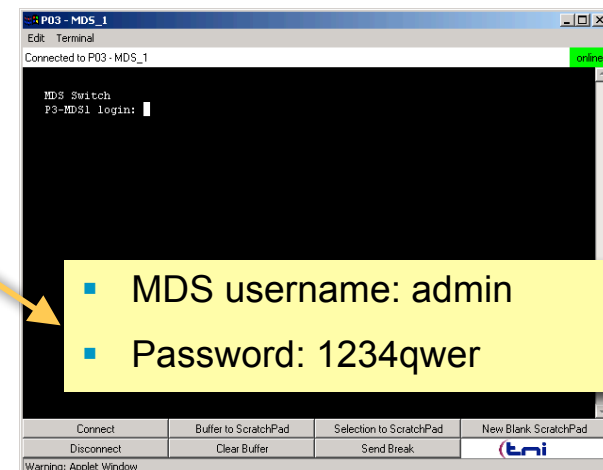

Accessing Devices

Leaving this site or losing network connectivity will terminate the session! **LabGear Support**

User: P17-76969	Lab#: 323	Pod: P17
Remaining Time: 20 Days and 23:59:30		
Device Management	Logout