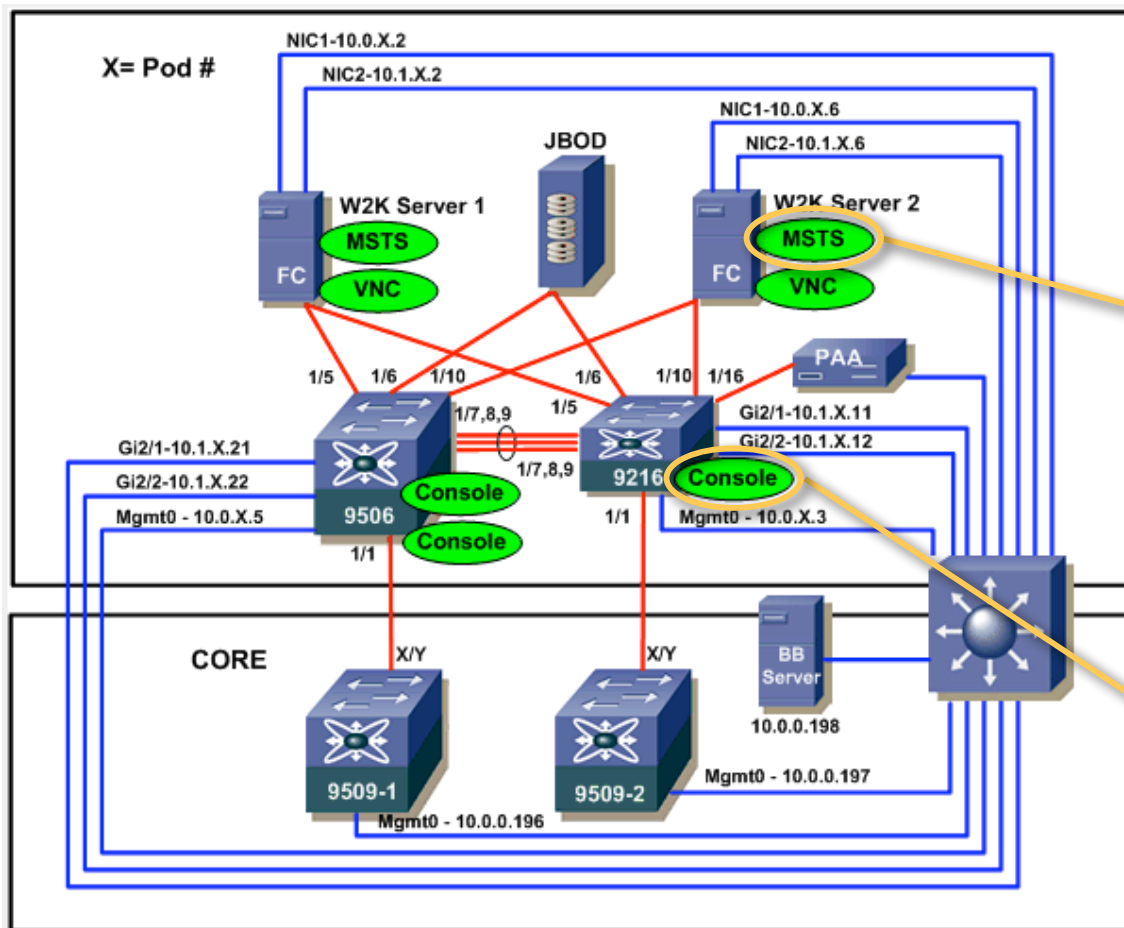

Accessing Devices

Leaving this site or losing network connectivity will terminate the session! **LabGear Support**

User: P17-76969	Lab#: 323	Pod: P17
Remaining Time: 20 Days and 23:59:30		
Device Management	Logout