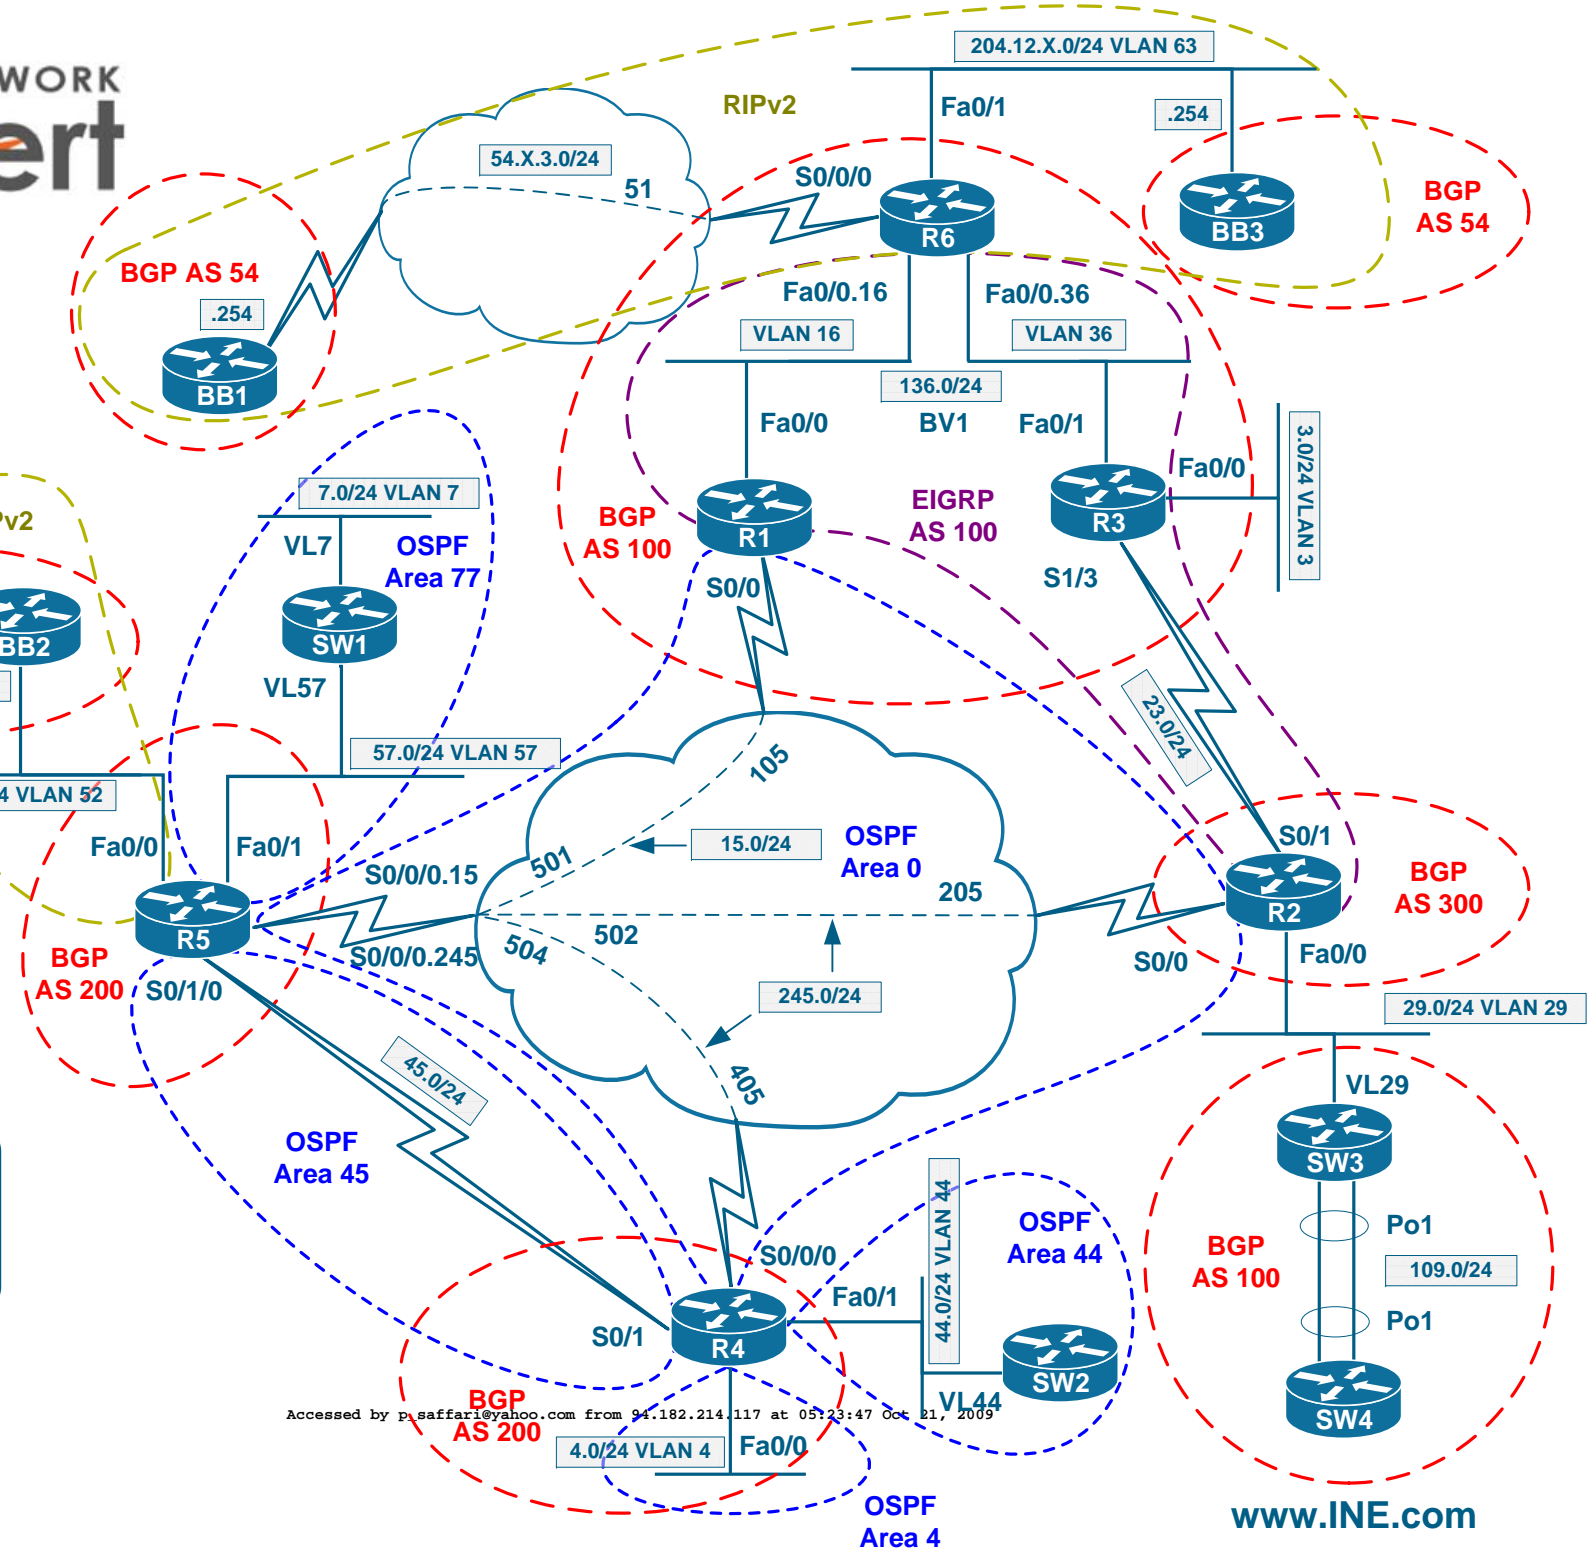

Major Subnet:
136.X.0.0/16

Legend	
BGP	--- (Red dashed line)
OSPF	--- (Blue dashed line)
EIGRP	--- (Purple dashed line)
RIP	--- (Yellow dashed line)

Accessed by p.saffari@yahoo.com from 94.182.214.117 at 05:23:47 Oct 21, 2009