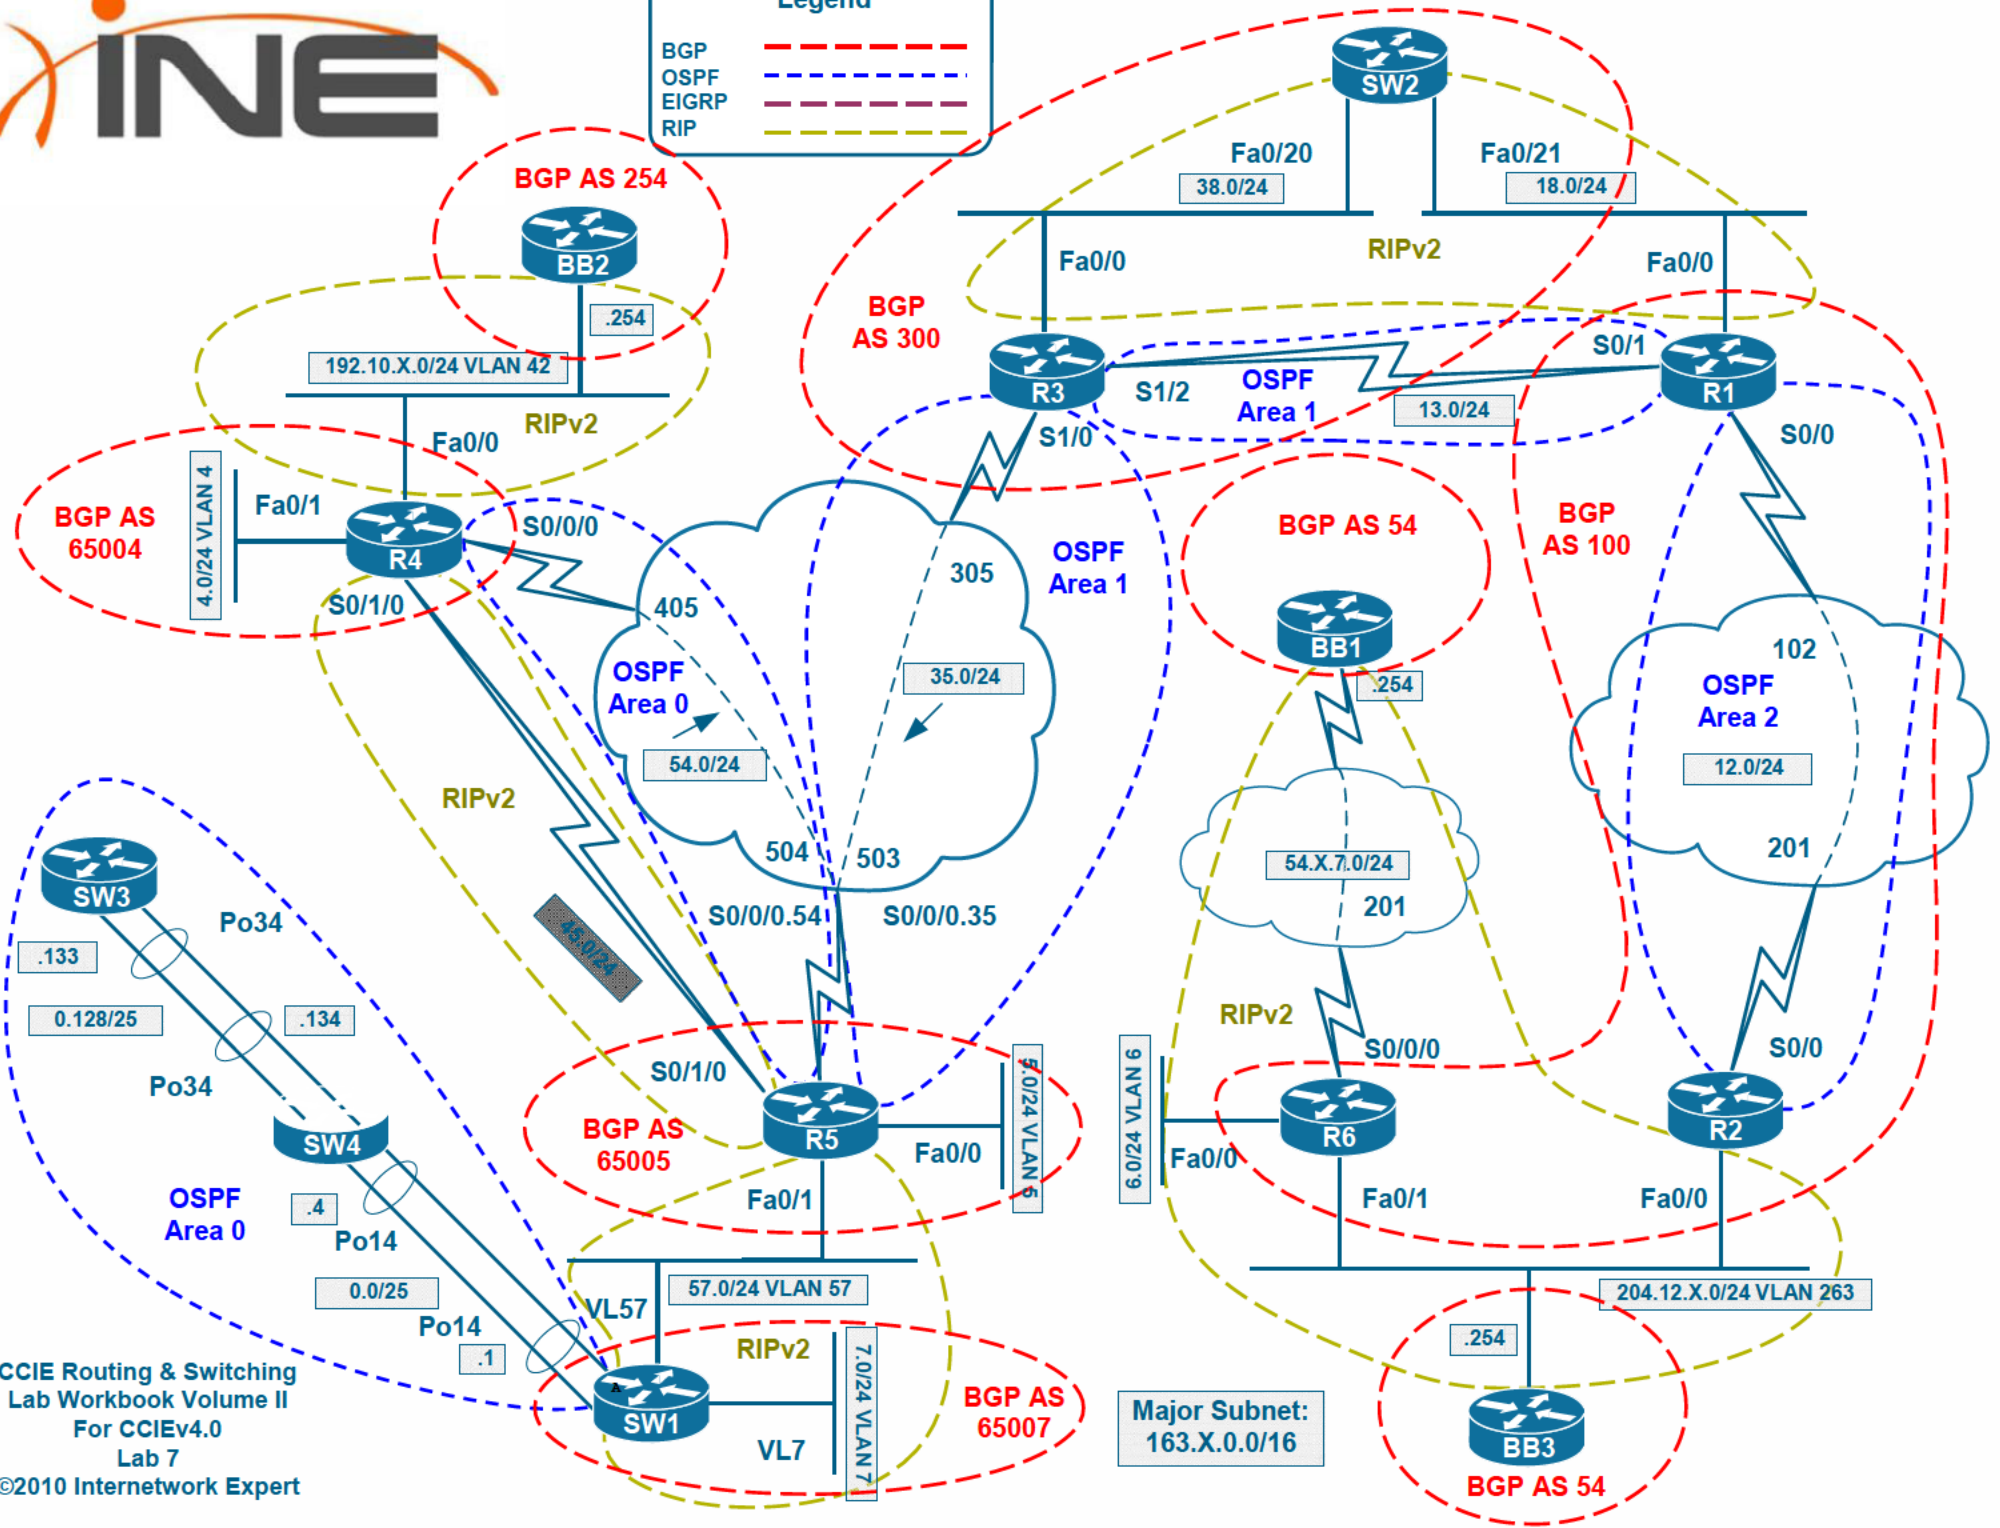

Major Subnet:
183.X.0.0/16

CCIE Routing & Switching
Lab Workbook Volume II
for CCIEv4.0
Lab 1
©2010 Internetwork Expert

www.INE.com

Legend

- BGP (Red dashed line)
- OSPF (Blue dashed line)
- EIGRP (Purple dashed line)
- RIP (Yellow solid line)

Major Subnet:
132.X.0.0/16

Major Subnet:
136.X.0.0/16

Legend	
BGP	Red dashed line
OSPF	Blue dashed line
EIGRP	Purple dashed line
RIP	Yellow dashed line

Major Subnet:
141.X.0.0/16

Legend

- BGP (Red dashed line)
- OSPF (Blue dashed line)
- EIGRP (Purple dashed line)
- RIP (Yellow dashed line)

Major Subnet:
162.X.0.0/16

Legend	
BGP	--- (Red dashed line)
OSPF	--- (Blue dashed line)
EIGRP	--- (Purple dashed line)
RIP	--- (Yellow dashed line)

Legend

- BGP ---
- OSPF ---
- EIGRP ---
- RIP ---

Legend	
BGP	
OSPF	
EIGRP	
RIP	