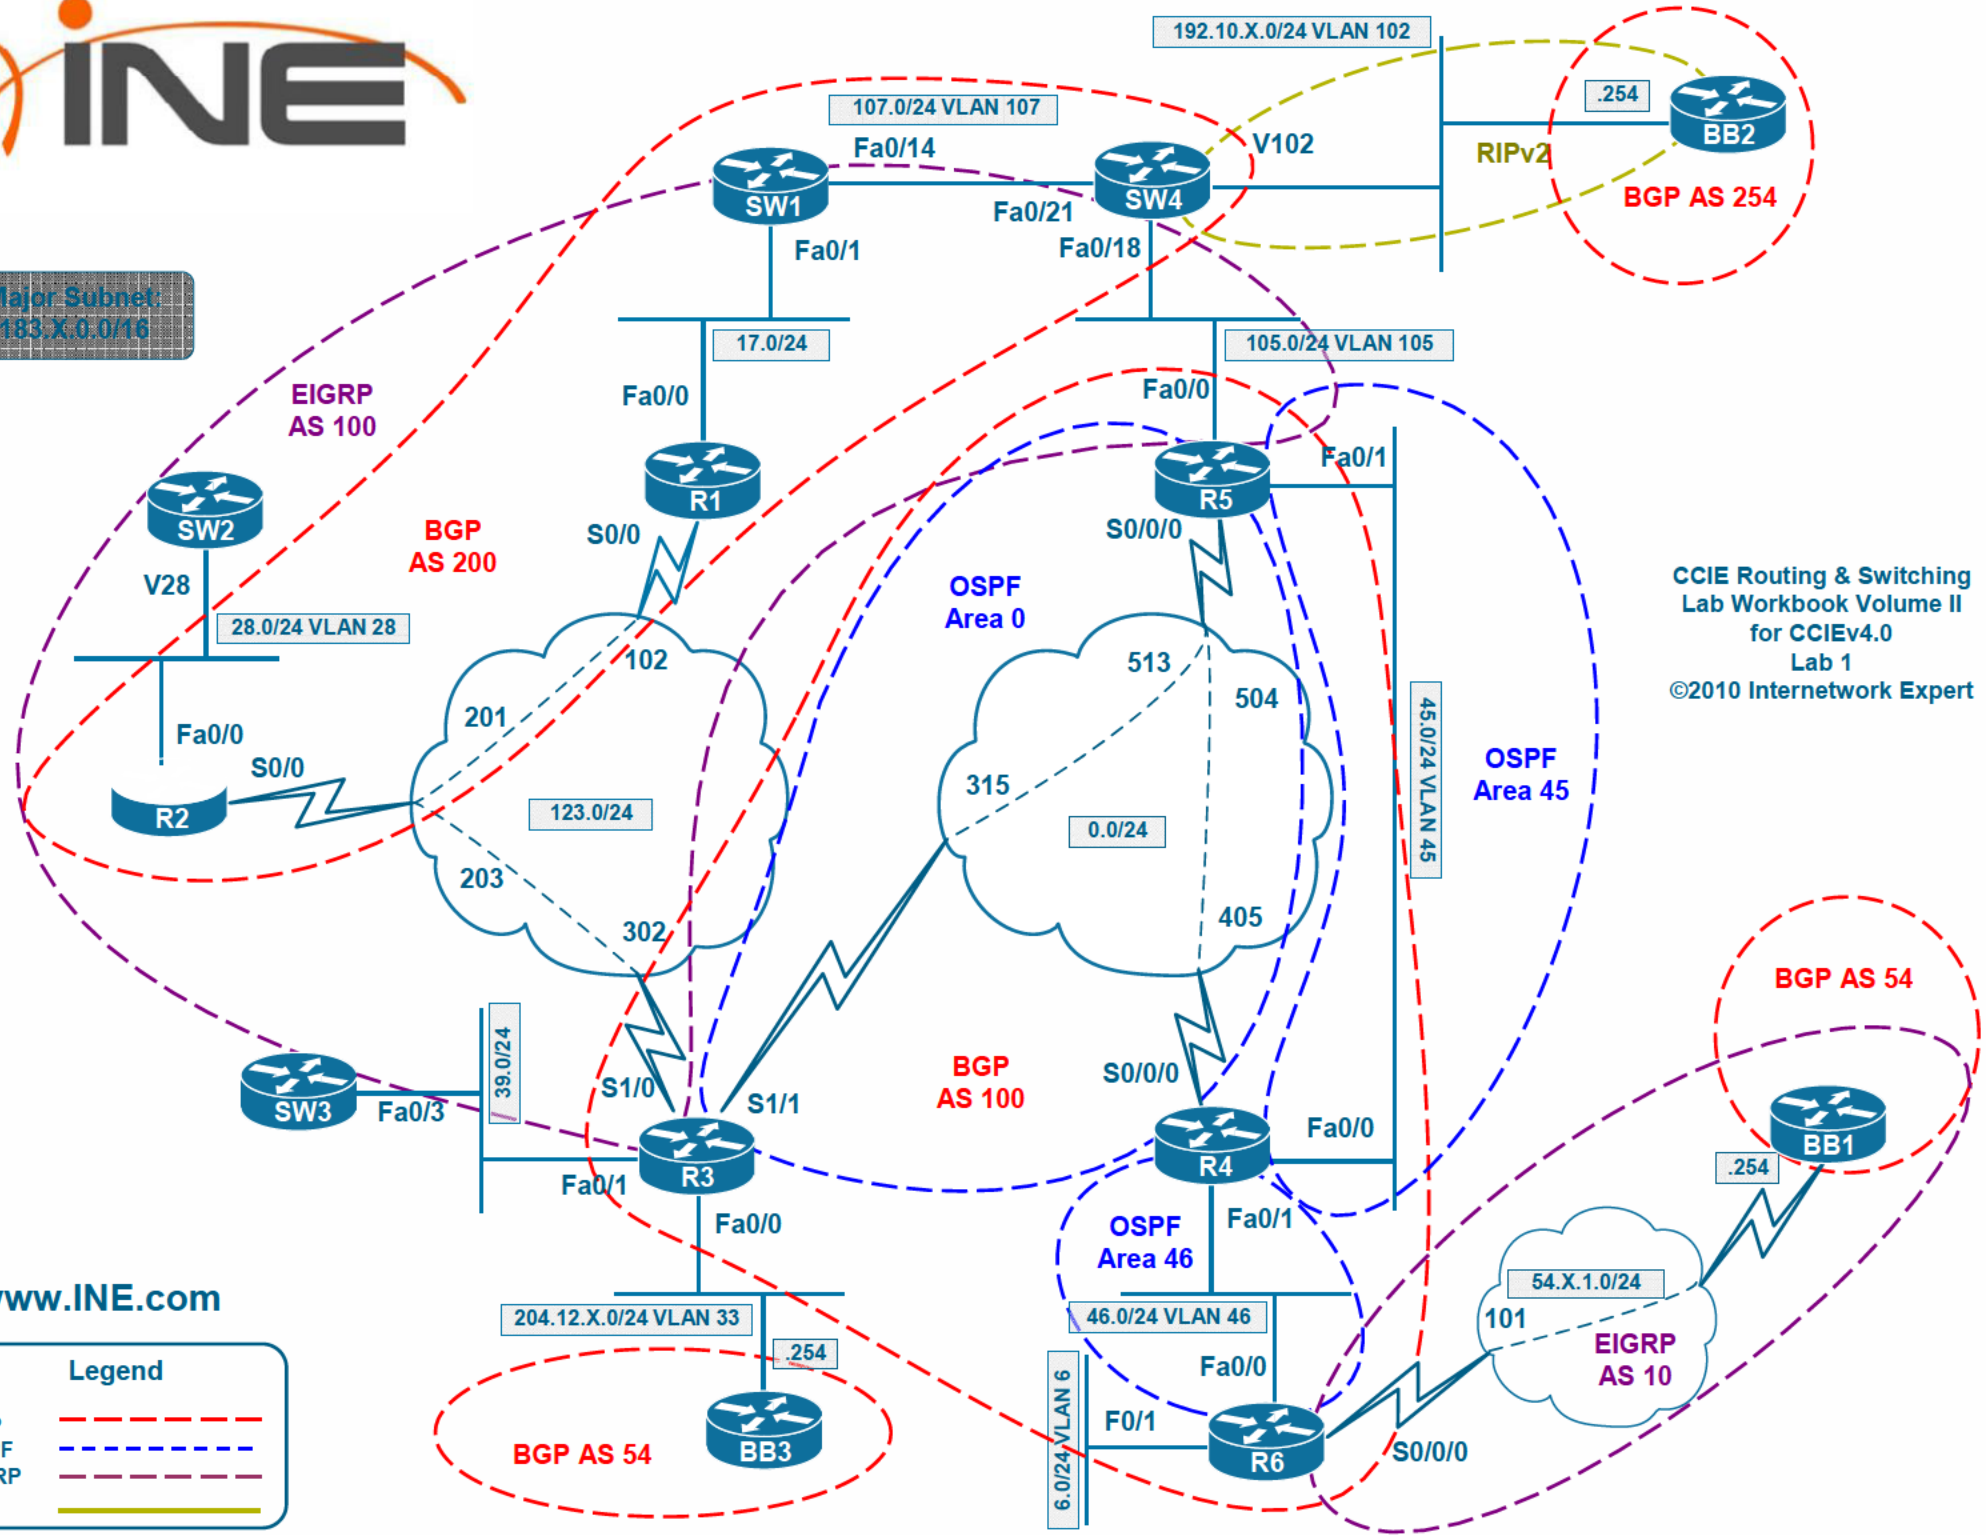

Major Subnet:
183.X.0.0/16

CCIE Routing & Switching
Lab Workbook Volume II
for CCIEv4.0
Lab 1
©2010 Internetwork Expert

www.INE.com

Legend

- BGP (Red dashed line)
- OSPF (Blue dashed line)
- EIGRP (Purple dashed line)
- RIP (Yellow solid line)

Major Subnet:
132.X.0.0/16

Major Subnet:
136.X.0.0/16

Legend	
BGP	Red dashed line
OSPF	Blue dashed line
EIGRP	Purple dashed line
RIP	Yellow dashed line

Major Subnet:
141.X.0.0/16

Legend

- BGP (Red dashed line)
- OSPF (Blue dashed line)
- EIGRP (Purple dashed line)
- RIP (Yellow dashed line)

Major Subnet:
162.X.0.0/16

Legend	
BGP	--- (Red dashed line)
OSPF	--- (Blue dashed line)
EIGRP	--- (Purple dashed line)
RIP	--- (Yellow dashed line)

Legend

- BGP ---
- OSPF ---
- EIGRP ---
- RIP ---

Legend	
BGP	
OSPF	
EIGRP	
RIP	

Major Subnet:
156.X.0.0/16