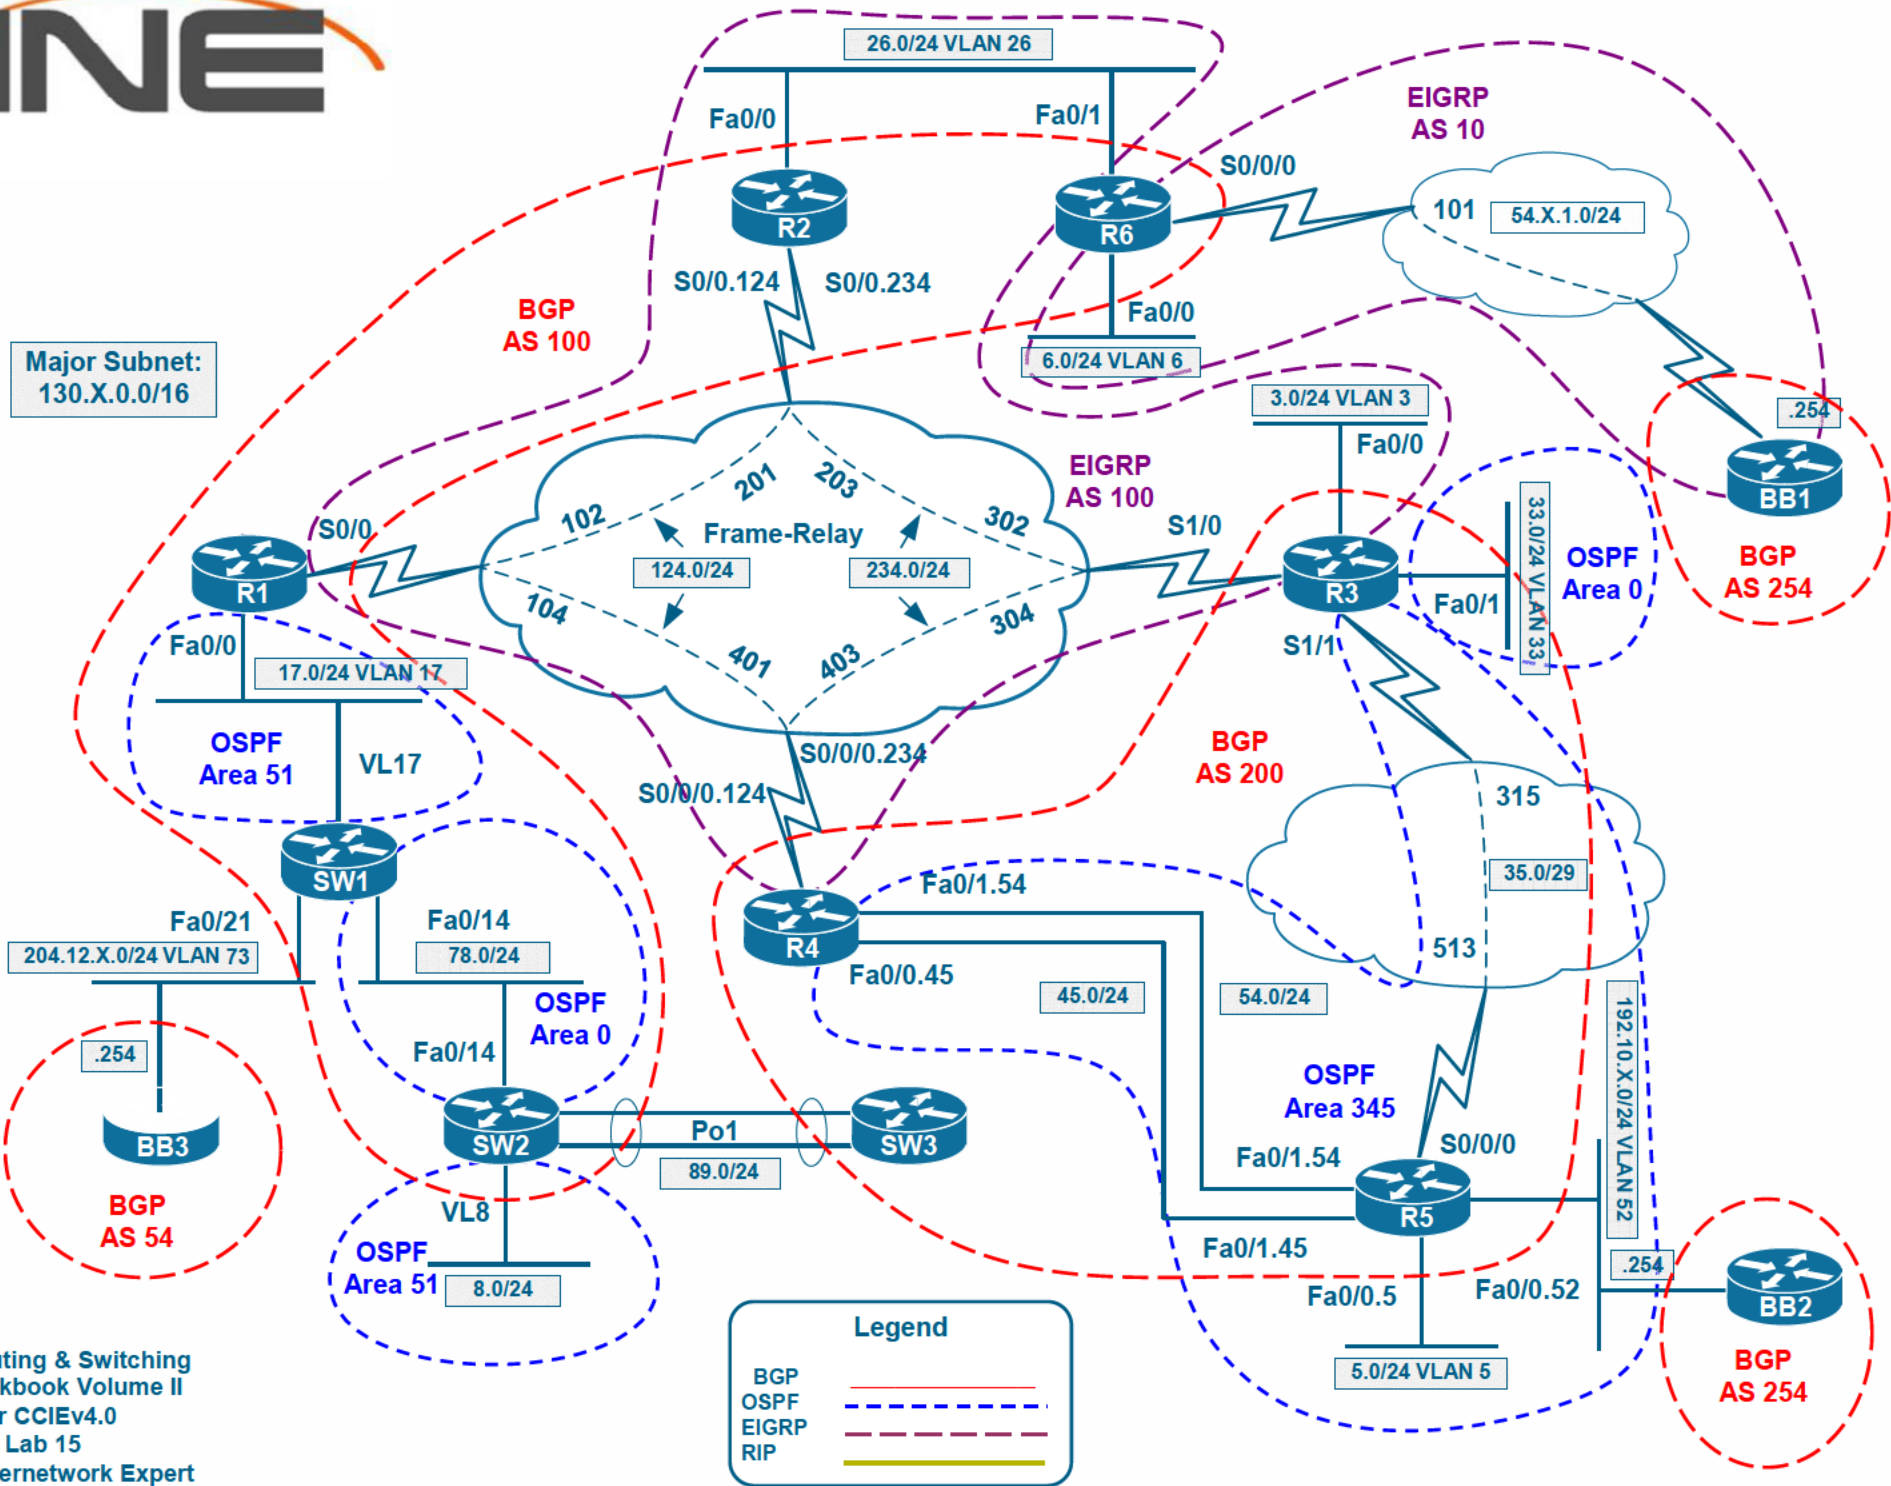

Major Subnet:
183.X.0.0/16

CCIE Routing & Switching
Lab Workbook Volume II
for CCIEv4.0
Lab 1
©2010 Internetwork Expert

www.INE.com

Legend

- BGP (Red dashed line)
- OSPF (Blue dashed line)
- EIGRP (Purple dashed line)
- RIP (Yellow solid line)

Major Subnet:
162.X.0.0/16

Legend	
BGP	--- (Red dashed line)
OSPF	--- (Blue dashed line)
EIGRP	--- (Purple dashed line)
RIP	--- (Yellow dashed line)

Legend

- BGP ---
- OSPF ---
- EIGRP ---
- RIP ---

Legend	
BGP	
OSPF	
EIGRP	
RIP	

Major Subnet:
174.X.0.0/16

Legend

- BGP ---
- OSPF ---
- EIGRP ---
- RIP ---

Legend

- BGP - - - - -
- OSPF - - - - -
- EIGRP - - - - -
- RIP - - - - -

Major Subnet:
173.X.0.0/16

Legend

- BGP - - - - -
- OSPF - - - - -
- EIGRP - - - - -
- RIP _ _ _ _ _

Major Subnet:
156.X.0.0/16