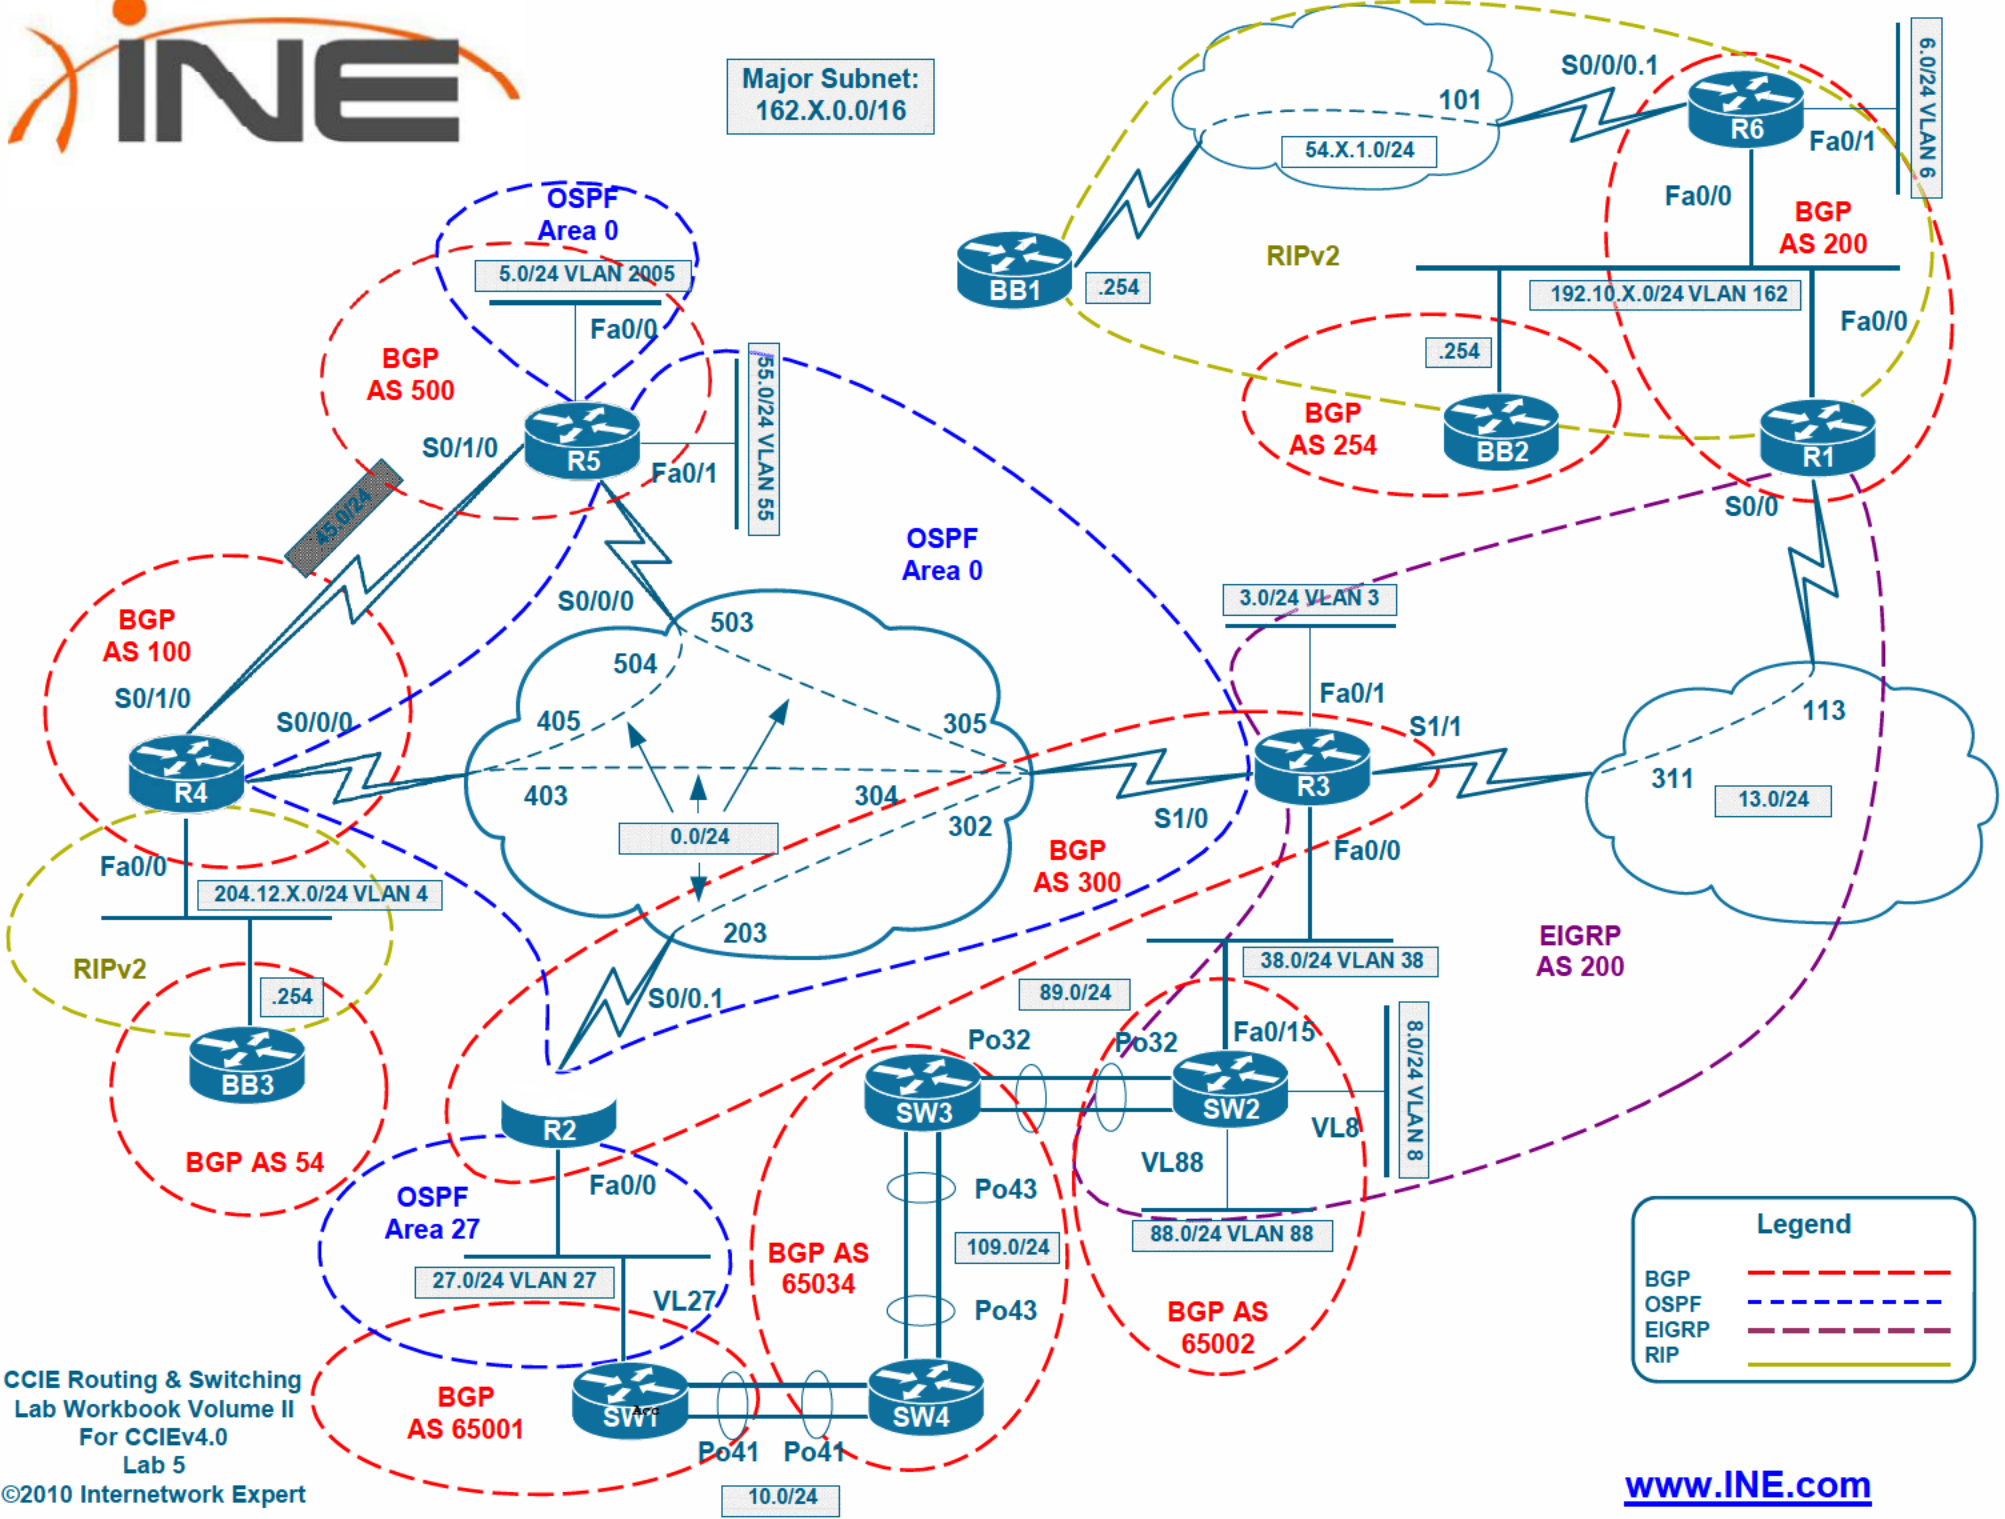

Major Subnet:
183.X.0.0/16

CCIE Routing & Switching
Lab Workbook Volume II
for CCIEv4.0
Lab 1
©2010 Internetwork Expert

www.INE.com

Legend

- BGP (Red dashed line)
- OSPF (Blue dashed line)
- EIGRP (Purple dashed line)
- RIP (Yellow solid line)

Major Subnet:
132.X.0.0/16

Major Subnet:
136.X.0.0/16

Legend	
BGP	Red dashed line
OSPF	Blue dashed line
EIGRP	Purple dashed line
RIP	Yellow dashed line

Major Subnet:
141.X.0.0/16

Legend

- BGP (Red dashed line)
- OSPF (Blue dashed line)
- EIGRP (Purple dashed line)
- RIP (Yellow dashed line)

Major Subnet:
162.X.0.0/16

Legend	
BGP	--- (Red dashed line)
OSPF	--- (Blue dashed line)
EIGRP	--- (Purple dashed line)
RIP	--- (Yellow dashed line)

Legend

- BGP ---
- OSPF ---
- EIGRP ---
- RIP ---

Legend	
BGP	
OSPF	
EIGRP	
RIP	