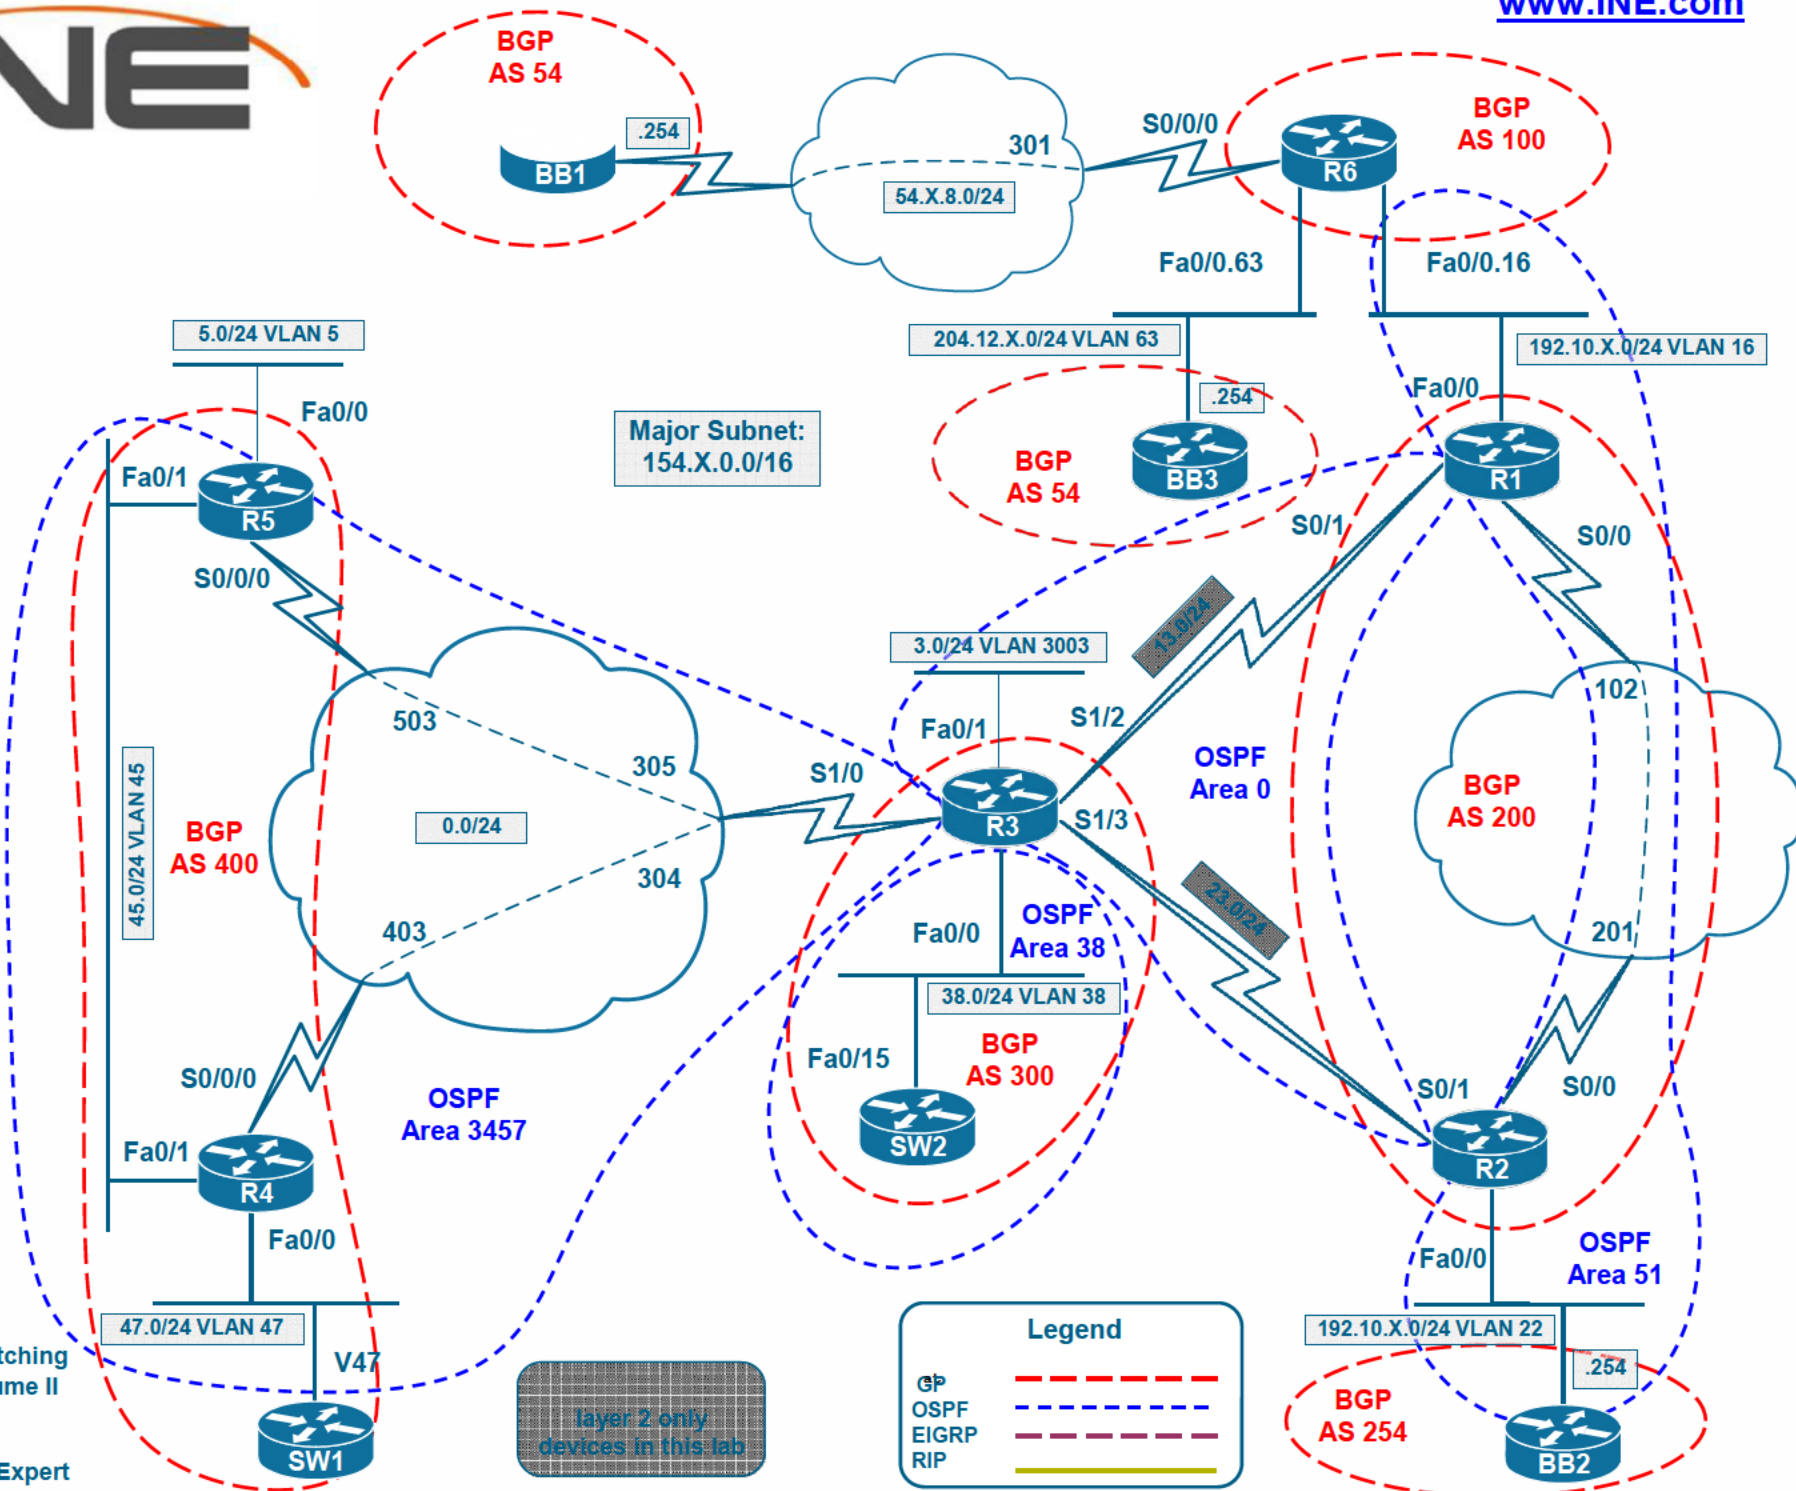

Major Subnet:
132.X.0.0/16

Major Subnet:
136.X.0.0/16

Legend	
BGP	Red dashed line
OSPF	Blue dashed line
EIGRP	Purple dashed line
RIP	Yellow dashed line

Major Subnet:
141.X.0.0/16

Legend

- BGP (Red dashed line)
- OSPF (Blue dashed line)
- EIGRP (Purple dashed line)
- RIP (Yellow dashed line)

Major Subnet:
162.X.0.0/16

Legend	
BGP	--- (Red dashed line)
OSPF	--- (Blue dashed line)
EIGRP	--- (Purple dashed line)
RIP	--- (Yellow dashed line)

Legend

- BGP ---
- OSPF ---
- EIGRP ---
- RIP ---

Legend	
BGP	
OSPF	
EIGRP	
RIP	

Major Subnet:
174.X.0.0/16

Legend

- BGP ---
- OSPF ---
- EIGRP ---
- RIP ---

Legend

- BGP - - - - -
- OSPF - - - - -
- EIGRP - - - - -
- RIP - - - - -

Major Subnet:
173.X.0.0/16

Legend

- BGP - - - - -
- OSPF - - - - -
- EIGRP - - - - -
- RIP _ _ _ _ _

Major Subnet:
156.X.0.0/16