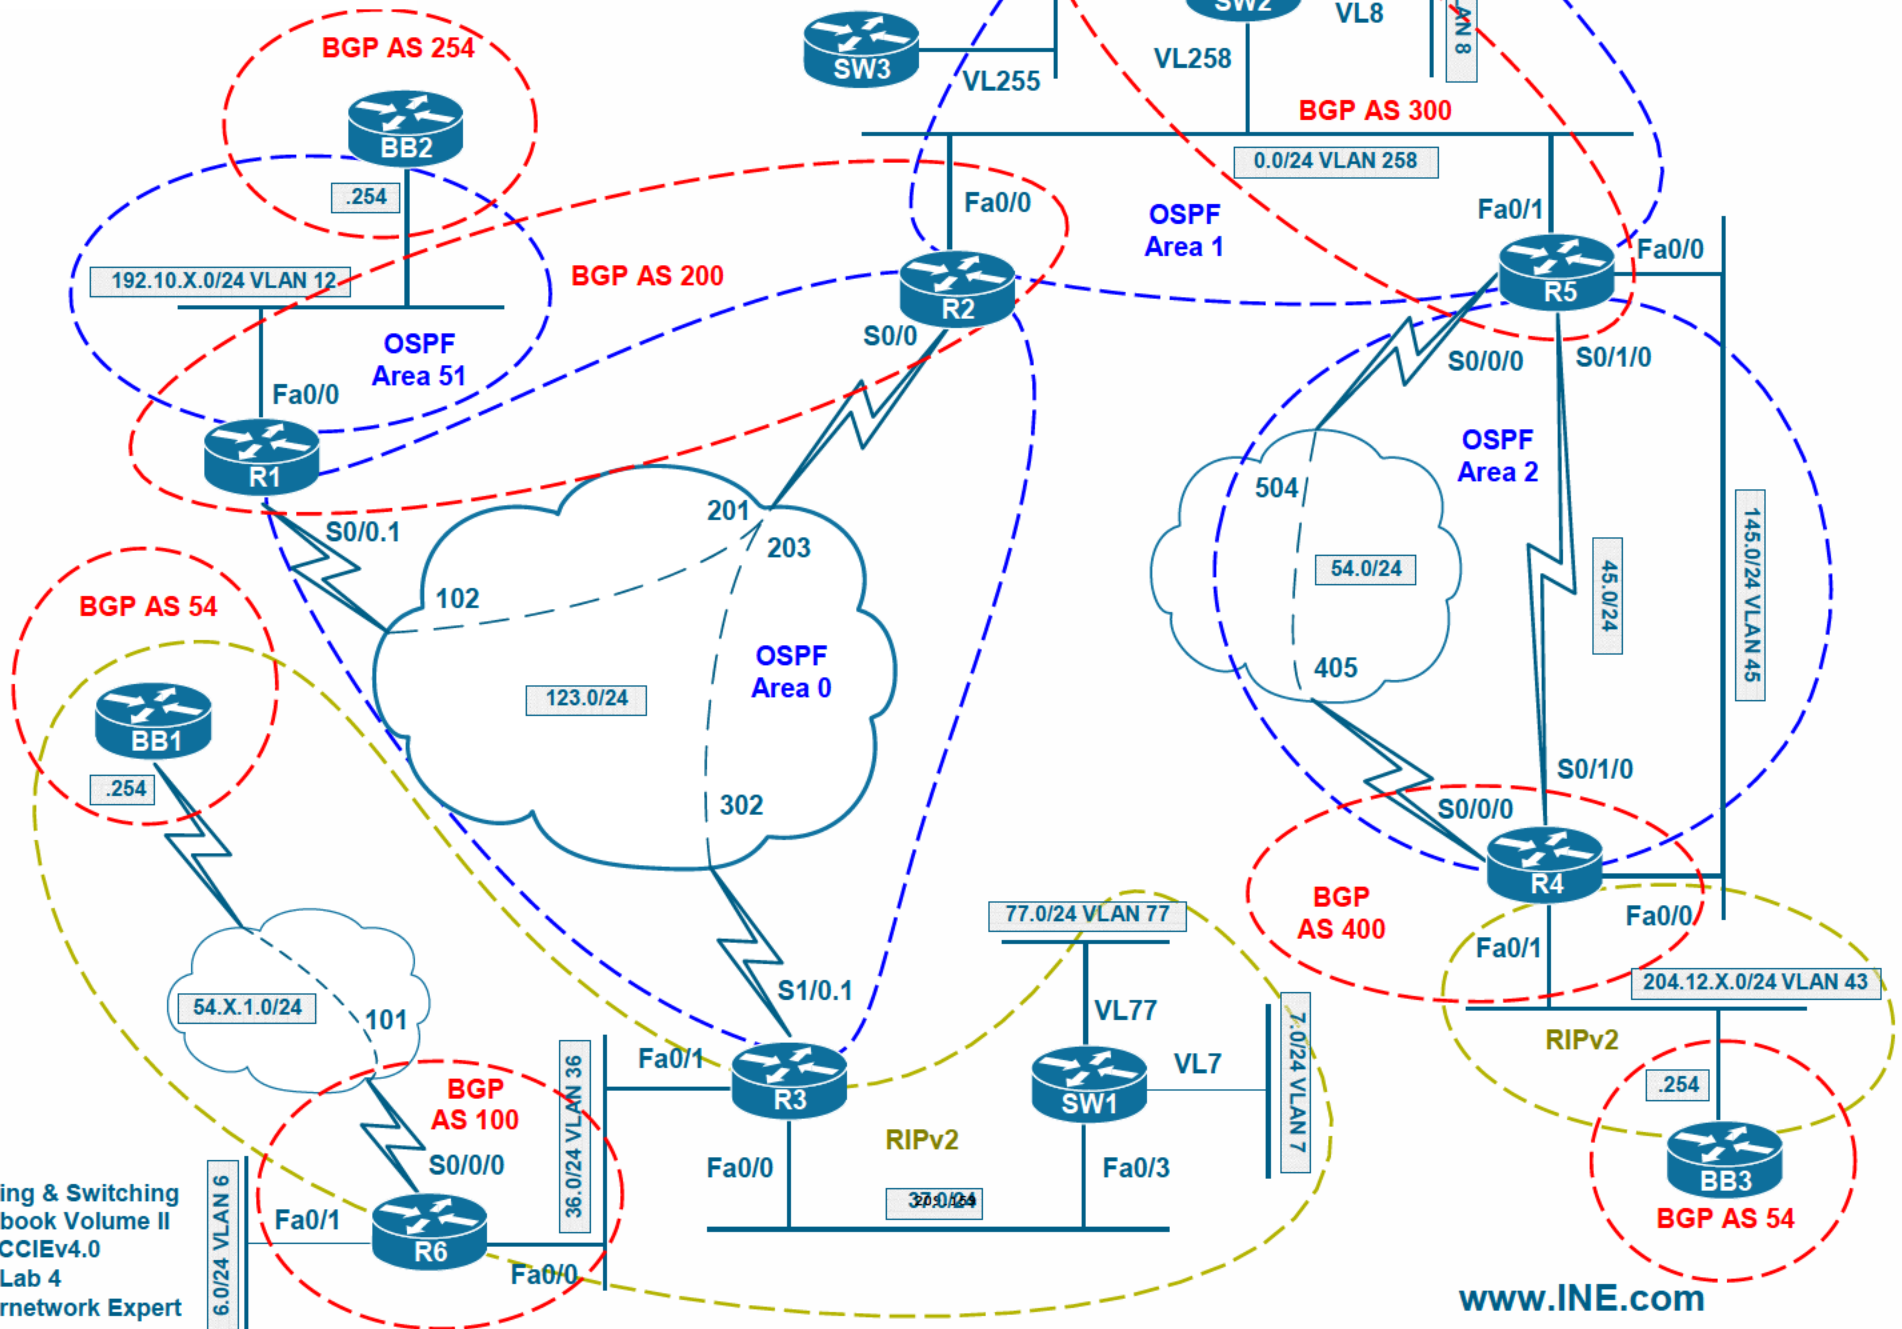

Major Subnet:
183.X.0.0/16

CCIE Routing & Switching
Lab Workbook Volume II
for CCIEv4.0
Lab 1
©2010 Internetwork Expert

www.INE.com

Legend

- BGP (Red dashed line)
- OSPF (Blue dashed line)
- EIGRP (Purple dashed line)
- RIP (Yellow solid line)

Major Subnet:
132.X.0.0/16

Major Subnet:
136.X.0.0/16

Legend	
BGP	Red dashed line
OSPF	Blue dashed line
EIGRP	Purple dashed line
RIP	Yellow dashed line

Major Subnet:
141.X.0.0/16

Legend

- BGP (Red dashed line)
- OSPF (Blue dashed line)
- EIGRP (Purple dashed line)
- RIP (Yellow dashed line)

Major Subnet:
162.X.0.0/16

Legend	
BGP	--- (Red dashed line)
OSPF	--- (Blue dashed line)
EIGRP	--- (Purple dashed line)
RIP	--- (Yellow dashed line)

Legend

- BGP ---
- OSPF ---
- EIGRP ---
- RIP ---

Legend	
BGP	
OSPF	
EIGRP	
RIP	