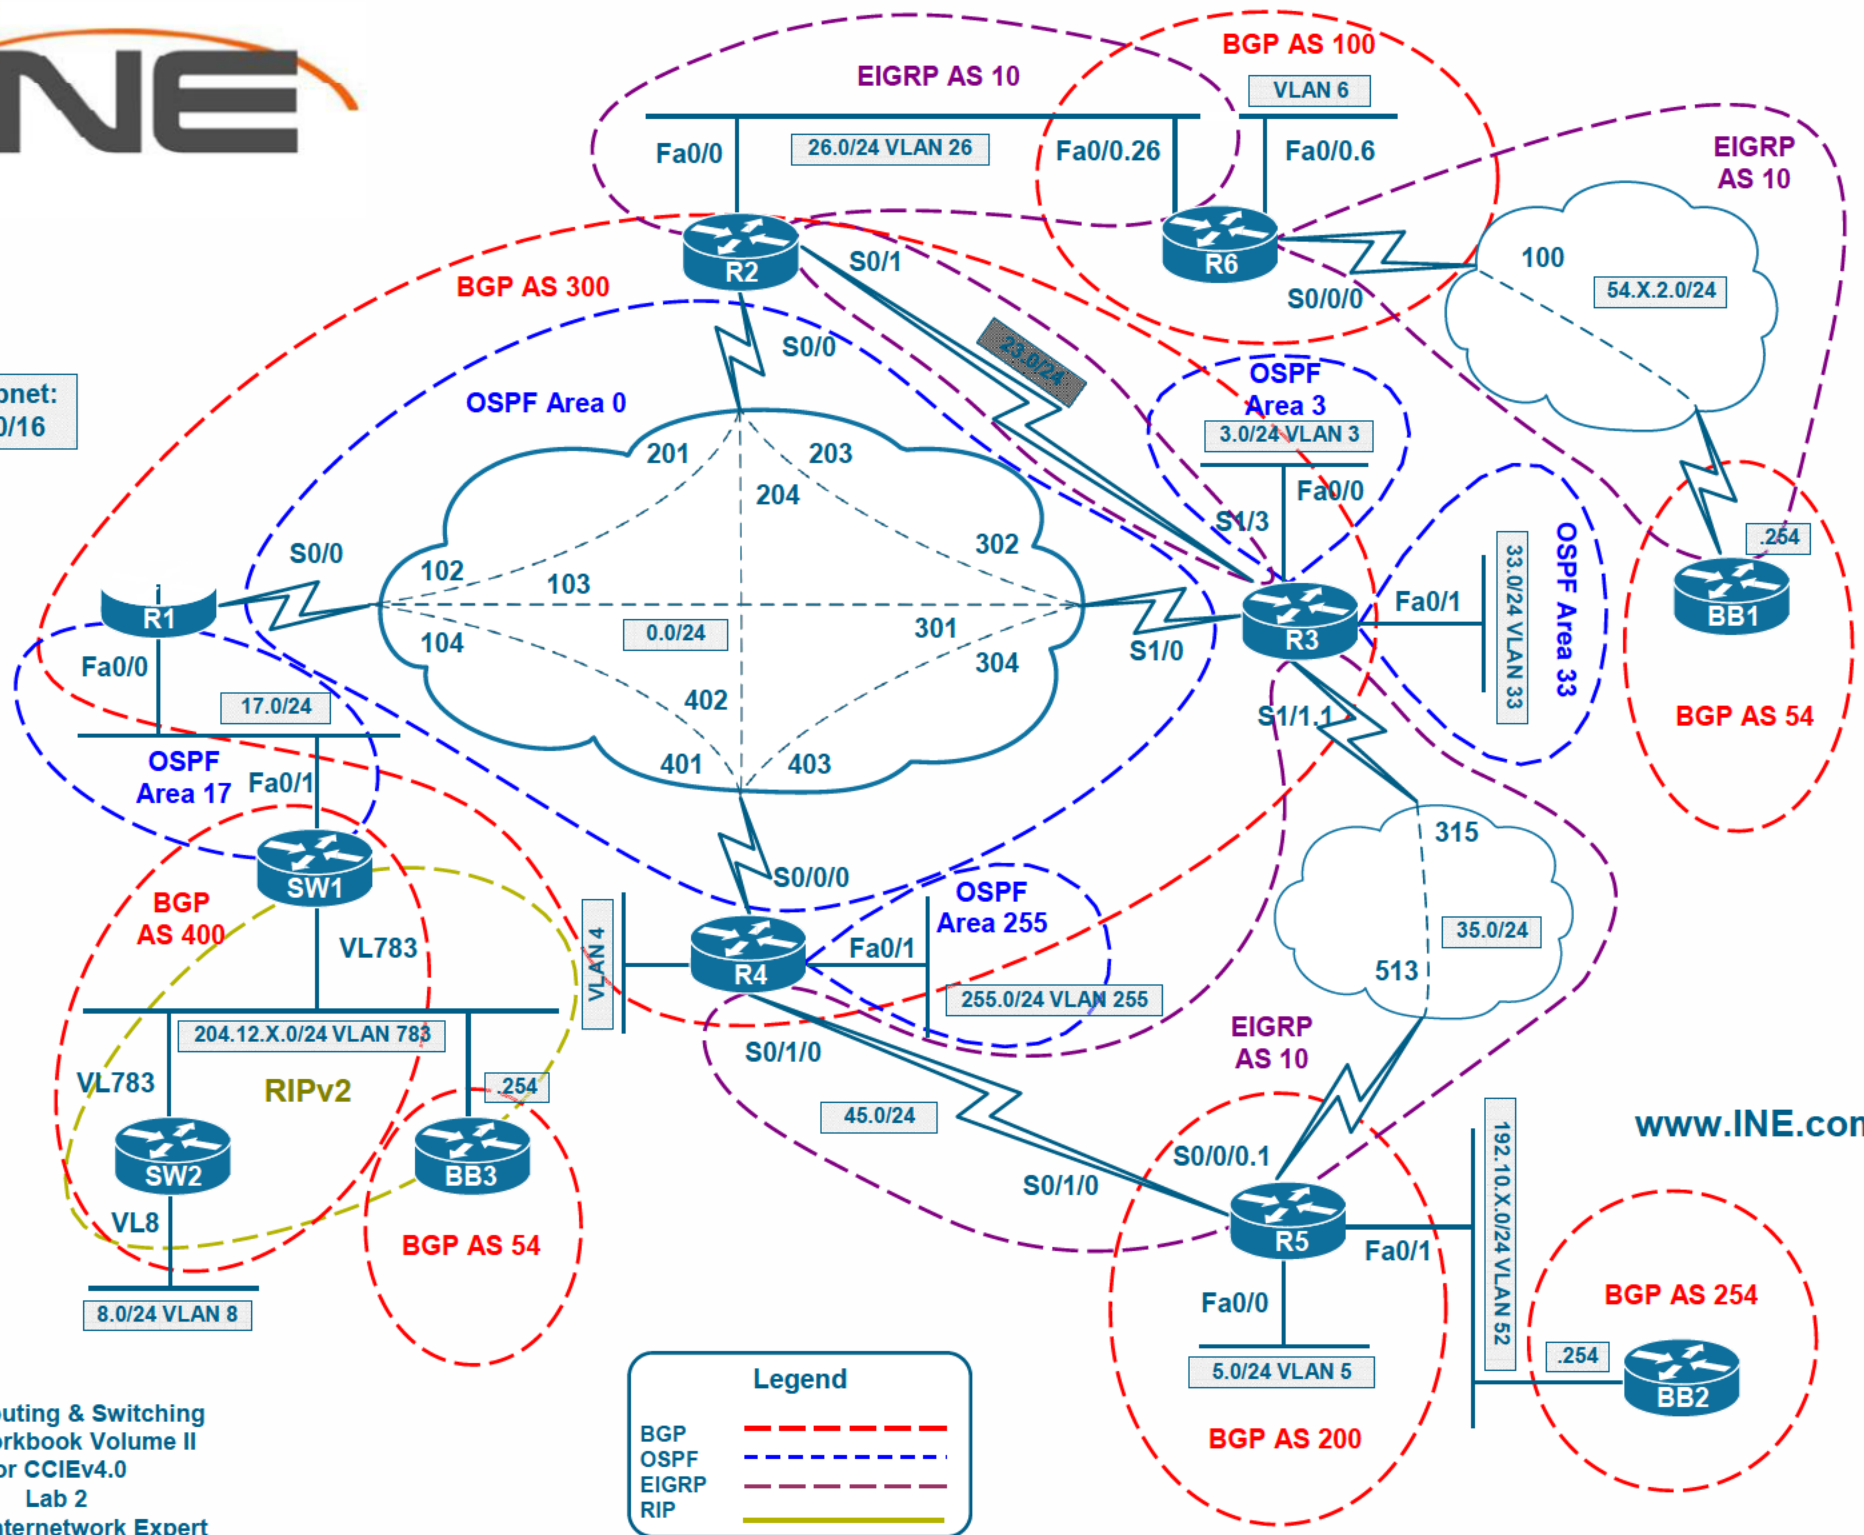

Major Subnet:
183.X.0.0/16

CCIE Routing & Switching
Lab Workbook Volume II
for CCIEv4.0
Lab 1
©2010 Internetwork Expert

www.INE.com

Legend

- BGP (Red dashed line)
- OSPF (Blue dashed line)
- EIGRP (Purple dashed line)
- RIP (Yellow solid line)

Major Subnet:
132.X.0.0/16

Major Subnet:
136.X.0.0/16

Legend	
BGP	Red dashed line
OSPF	Blue dashed line
EIGRP	Purple dashed line
RIP	Yellow dashed line

Major Subnet:
141.X.0.0/16

Legend

- BGP (Red dashed line)
- OSPF (Blue dashed line)
- EIGRP (Purple dashed line)
- RIP (Yellow dashed line)

Major Subnet:
162.X.0.0/16

Legend	
BGP	--- (Red dashed line)
OSPF	--- (Blue dashed line)
EIGRP	--- (Purple dashed line)
RIP	--- (Yellow dashed line)

Legend

- BGP ---
- OSPF ---
- EIGRP ---
- RIP ---

Legend	
BGP	
OSPF	
EIGRP	
RIP	

Major Subnet:
156.X.0.0/16