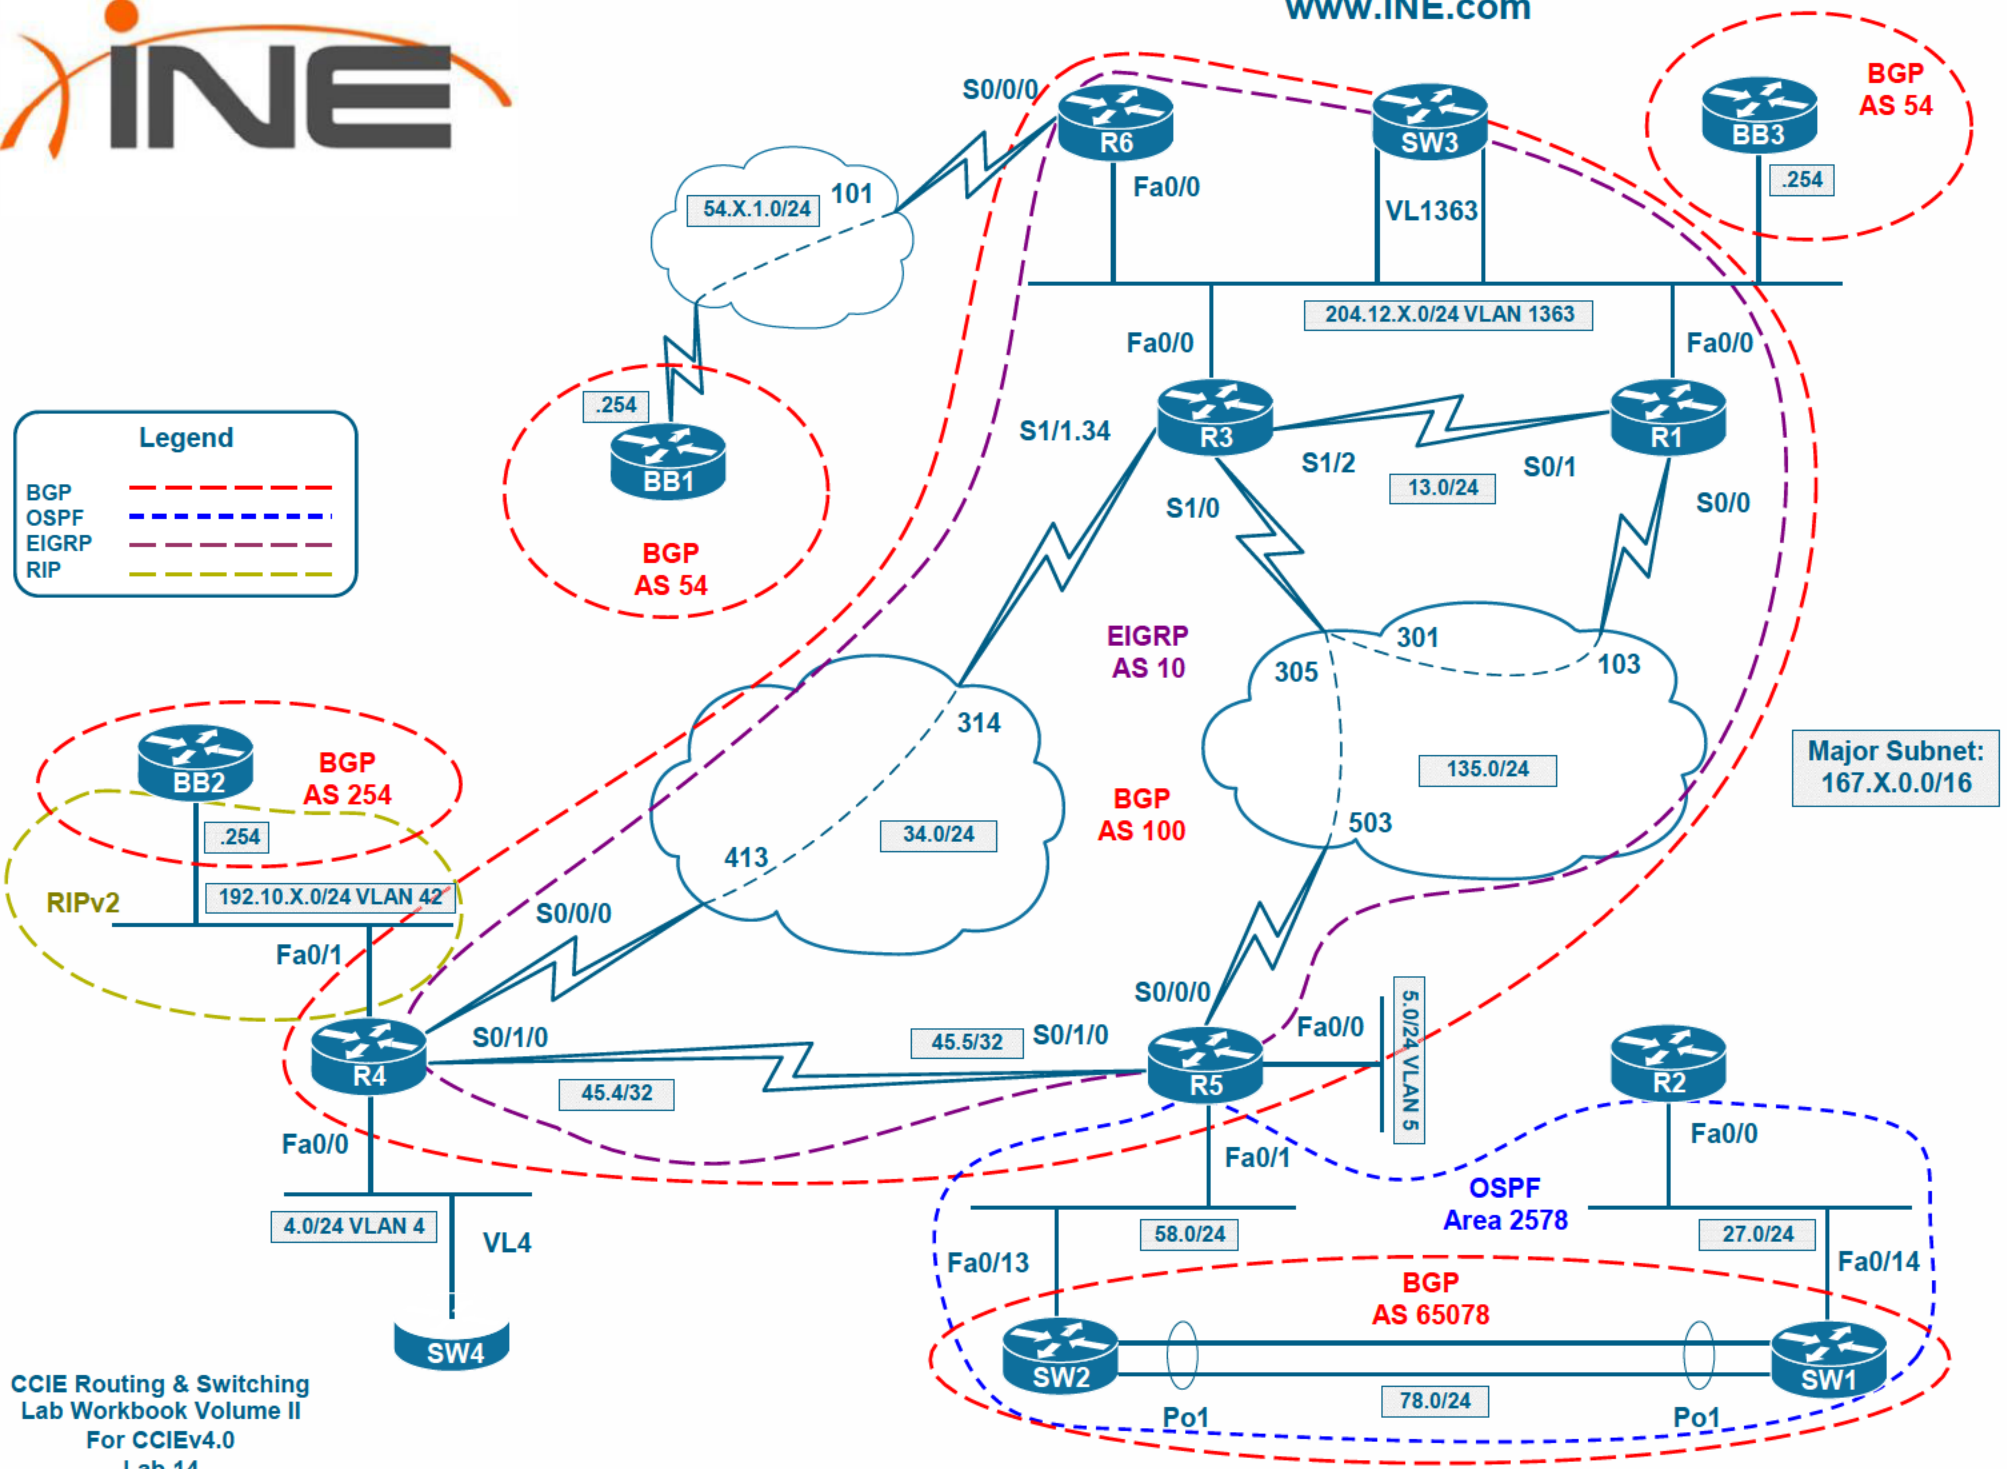

Major Subnet:
183.X.0.0/16

CCIE Routing & Switching
Lab Workbook Volume II
for CCIEv4.0
Lab 1
©2010 Internetwork Expert

www.INE.com

Legend

- BGP (Red dashed line)
- OSPF (Blue dashed line)
- EIGRP (Purple dashed line)
- RIP (Yellow solid line)

Major Subnet:
162.X.0.0/16

Legend	
BGP	--- (Red dashed line)
OSPF	--- (Blue dashed line)
EIGRP	--- (Purple dashed line)
RIP	--- (Yellow dashed line)

Legend

- BGP ---
- OSPF ---
- EIGRP ---
- RIP ---

Legend	
BGP	
OSPF	
EIGRP	
RIP	

Major Subnet:
174.X.0.0/16

Legend

- BGP ---
- OSPF ---
- EIGRP ---
- RIP ---

Legend

- BGP - - - - -
- OSPF - - - - -
- EIGRP - - - - -
- RIP - - - - -

Major Subnet:
173.X.0.0/16

Legend

- BGP - - - - -
- OSPF - - - - -
- EIGRP - - - - -
- RIP _ _ _ _ _

Major Subnet:
156.X.0.0/16