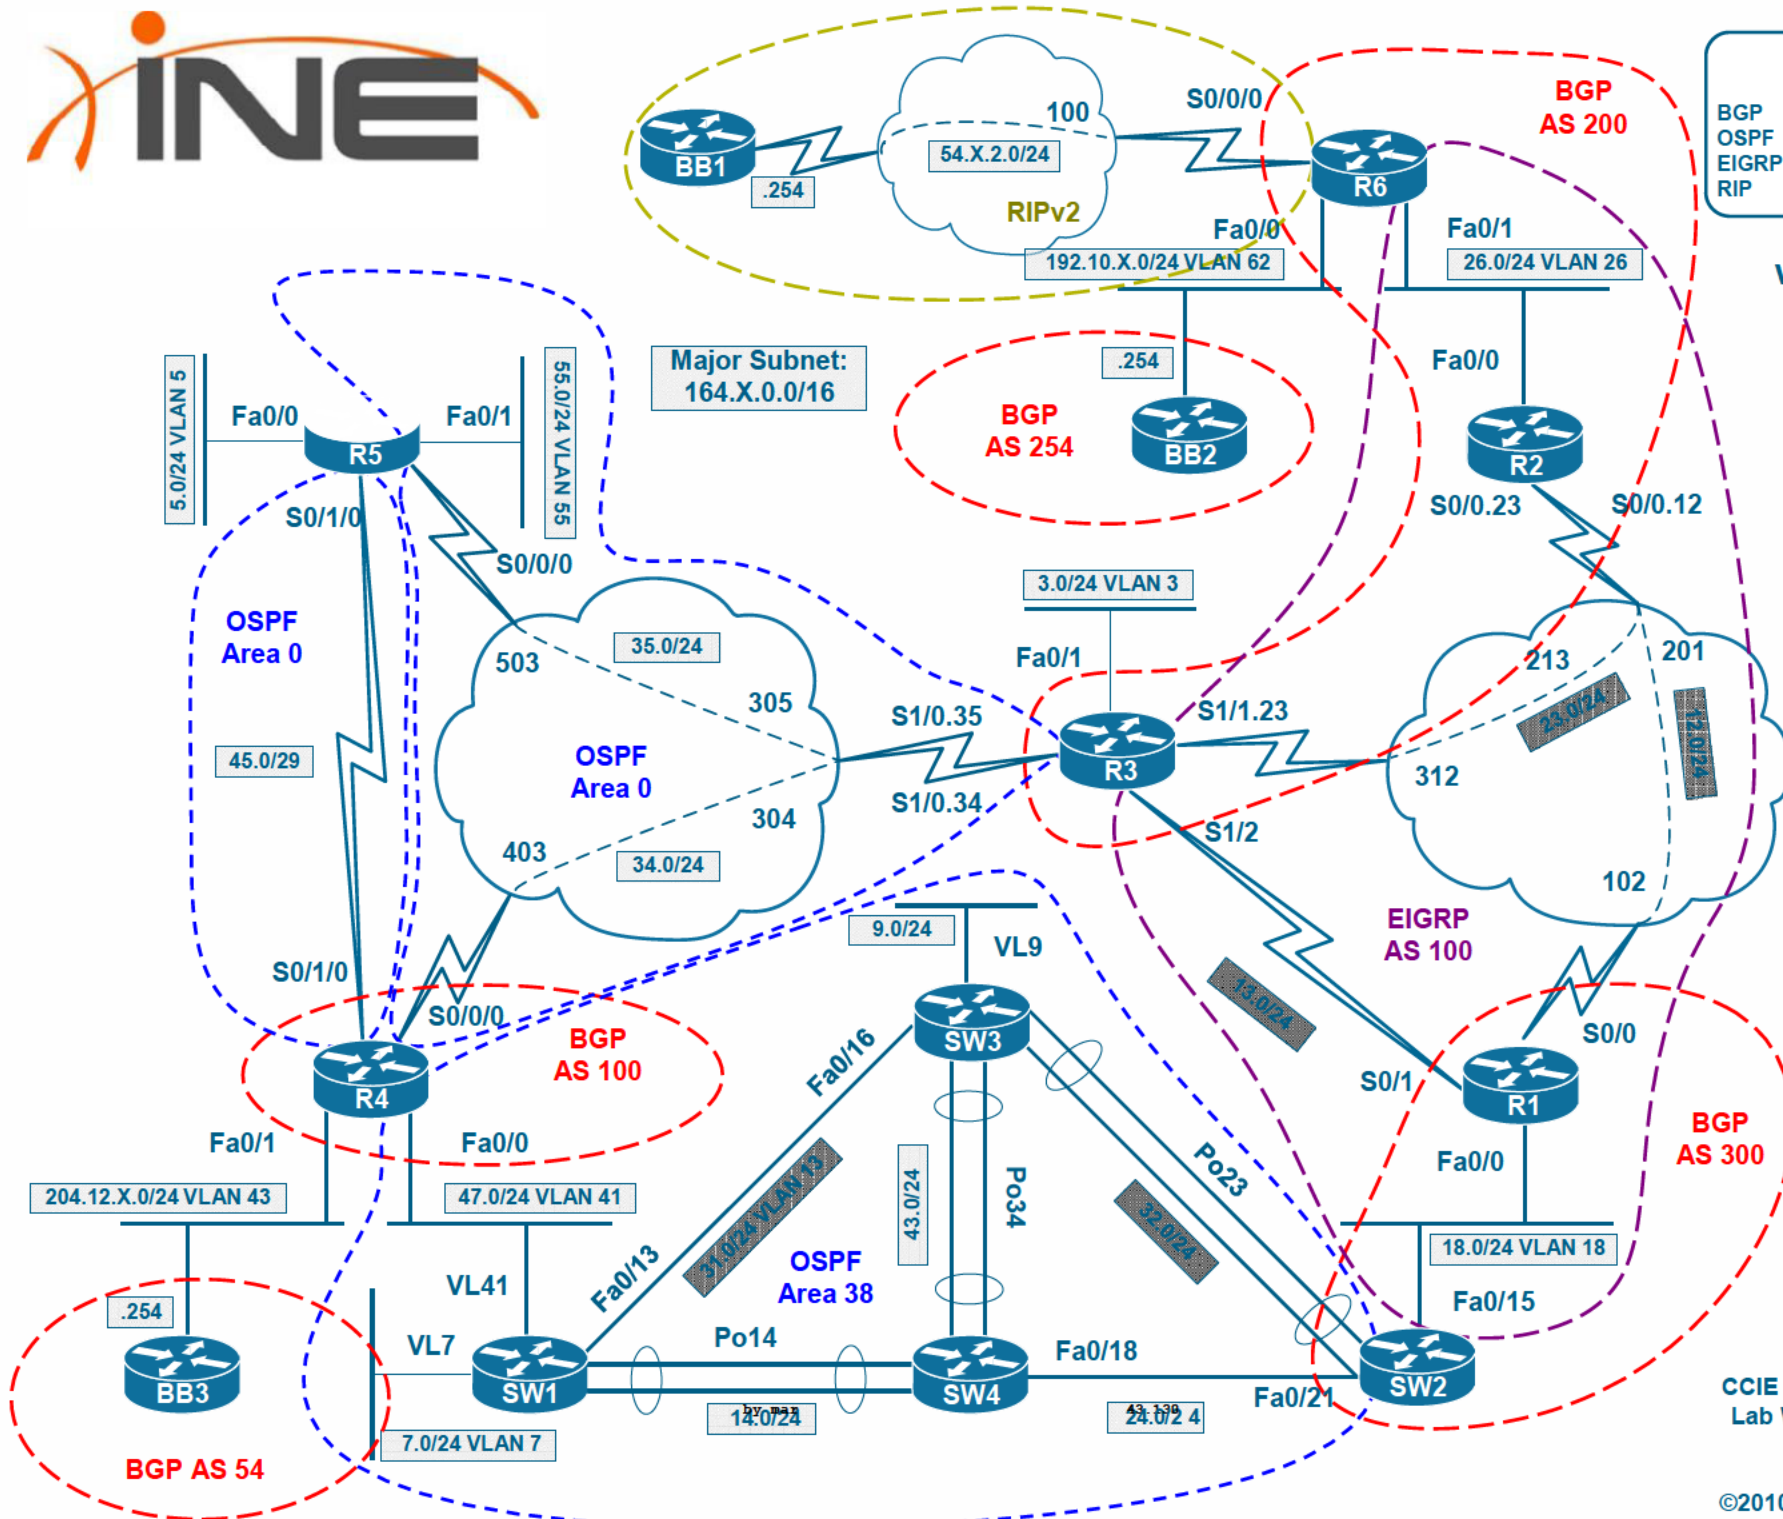

Major Subnet:
183.X.0.0/16

CCIE Routing & Switching
Lab Workbook Volume II
for CCIEv4.0
Lab 1
©2010 Internetwork Expert

www.INE.com

Legend

- BGP (Red dashed line)
- OSPF (Blue dashed line)
- EIGRP (Purple dashed line)
- RIP (Yellow solid line)

Major Subnet:
132.X.0.0/16

Major Subnet:
136.X.0.0/16

Legend	
BGP	Red dashed line
OSPF	Blue dashed line
EIGRP	Purple dashed line
RIP	Yellow dashed line

Major Subnet:
141.X.0.0/16

Legend

- BGP (Red dashed line)
- OSPF (Blue dashed line)
- EIGRP (Purple dashed line)
- RIP (Yellow dashed line)

Major Subnet:
162.X.0.0/16

Legend	
BGP	--- (Red dashed line)
OSPF	--- (Blue dashed line)
EIGRP	--- (Purple dashed line)
RIP	--- (Yellow dashed line)

Legend

- BGP ---
- OSPF ---
- EIGRP ---
- RIP ---

Legend	
BGP	
OSPF	
EIGRP	
RIP	

Major Subnet:
174.X.0.0/16

Legend

- BGP ---
- OSPF ---
- EIGRP ---
- RIP ---

Legend

- BGP - - - - -
- OSPF - - - - -
- EIGRP - - - - -
- RIP - - - - -

Major Subnet:
173.X.0.0/16

Legend

- BGP - - - - -
- OSPF - - - - -
- EIGRP - - - - -
- RIP _ _ _ _ _