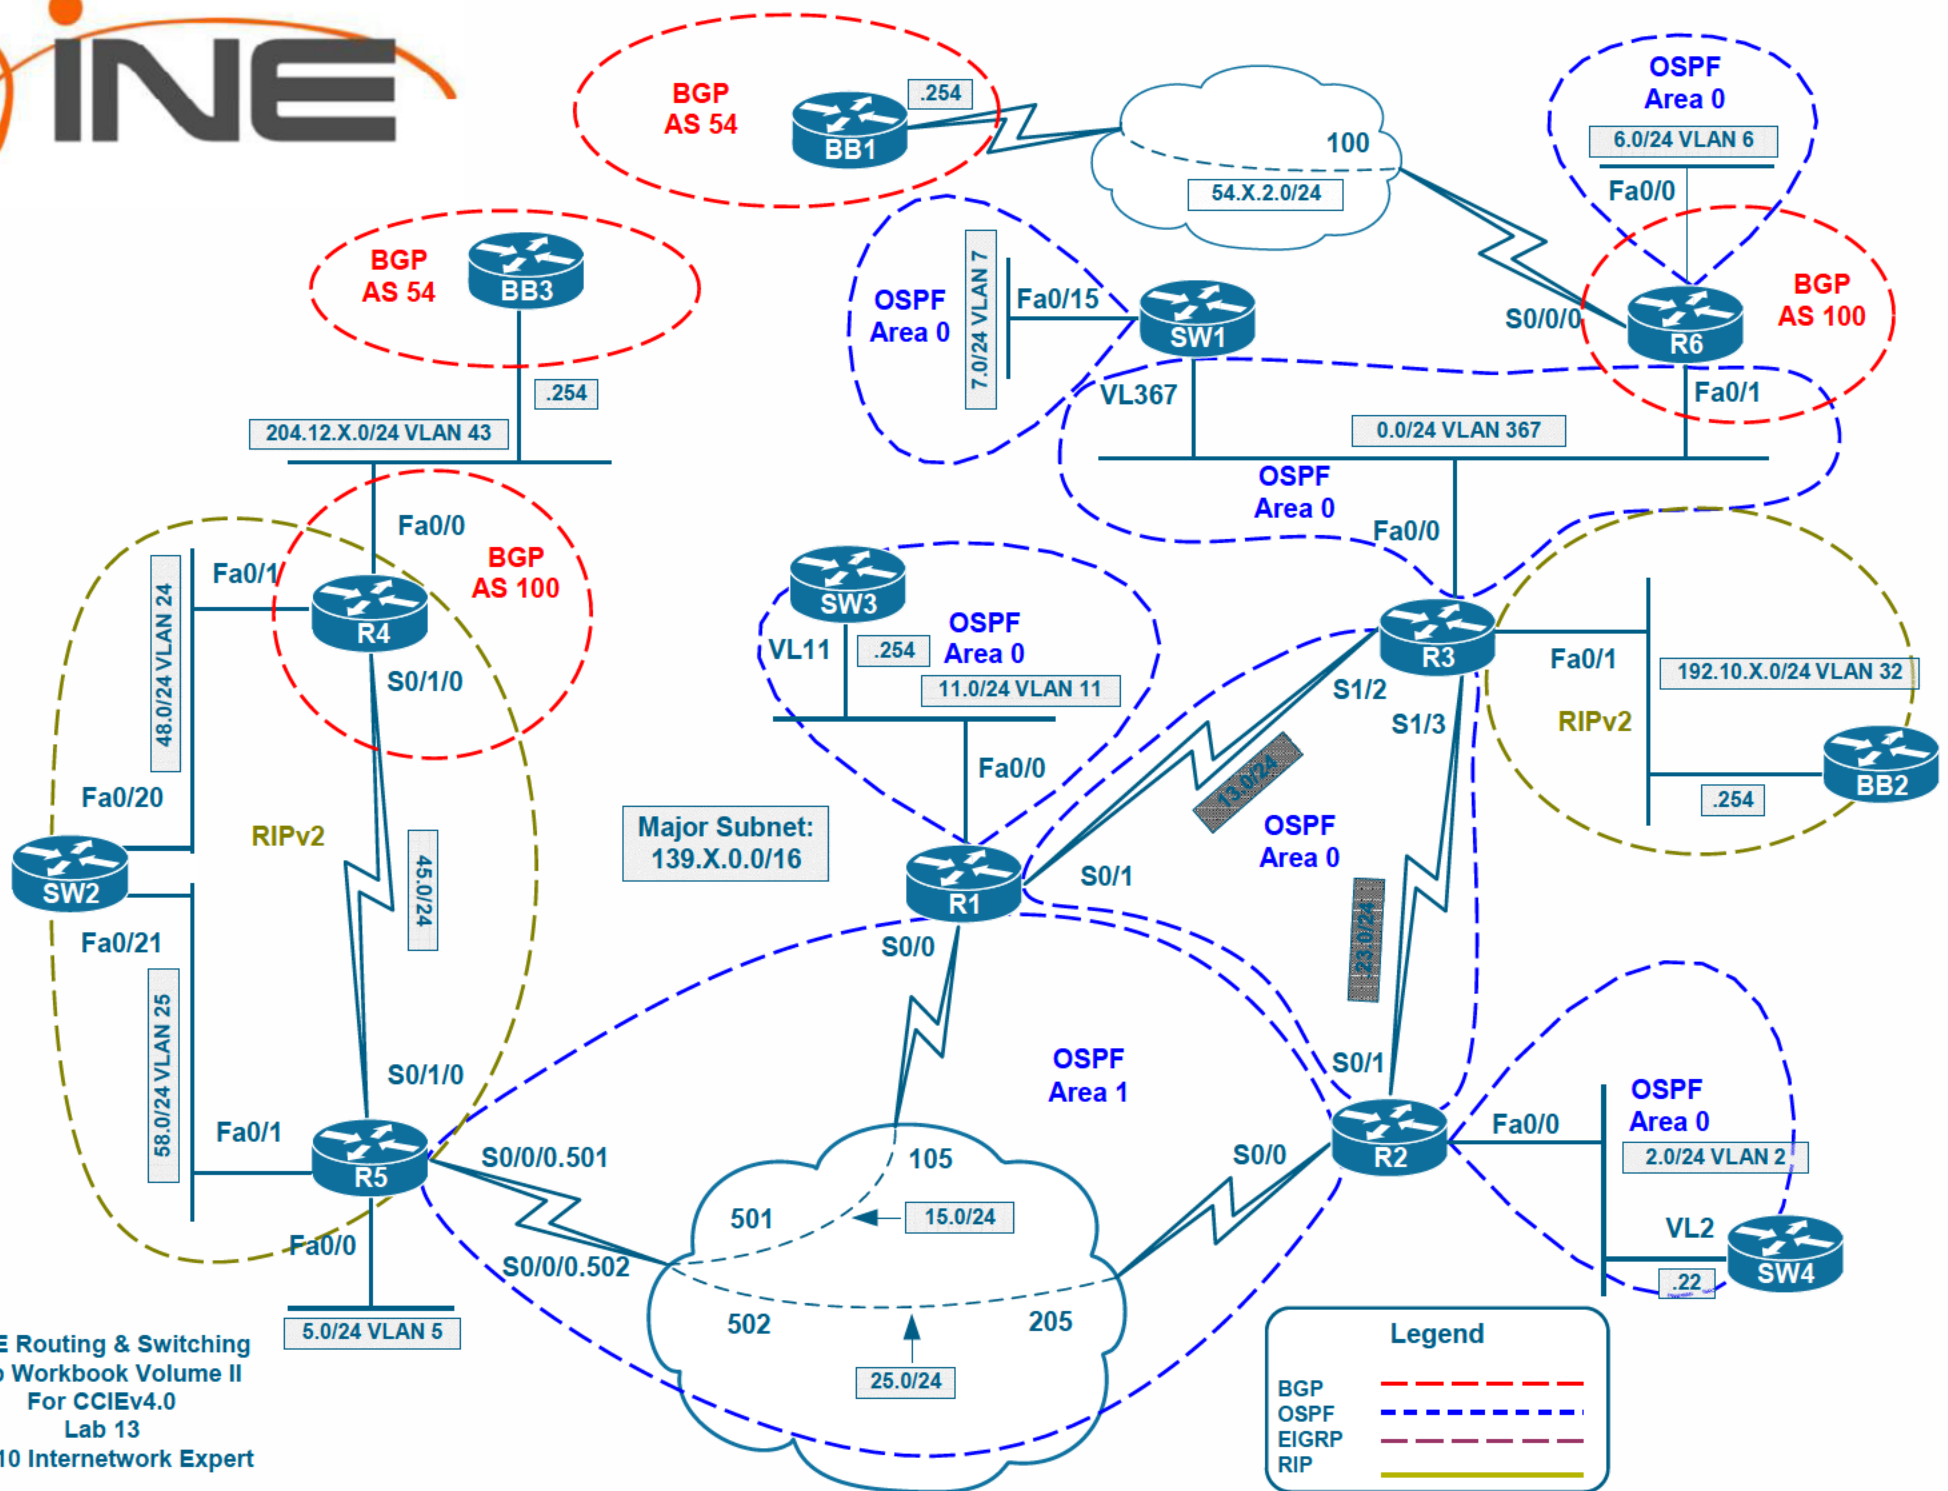

Major Subnet:
183.X.0.0/16

CCIE Routing & Switching
Lab Workbook Volume II
for CCIEv4.0
Lab 1
©2010 Internetwork Expert

www.INE.com

Legend

- BGP (Red dashed line)
- OSPF (Blue dashed line)
- EIGRP (Purple dashed line)
- RIP (Yellow solid line)

Major Subnet:
132.X.0.0/16

Major Subnet:
136.X.0.0/16

Legend	
BGP	Red dashed line
OSPF	Blue dashed line
EIGRP	Purple dashed line
RIP	Yellow dashed line

Major Subnet:
141.X.0.0/16

Legend

- BGP (Red dashed line)
- OSPF (Blue dashed line)
- EIGRP (Purple dashed line)
- RIP (Yellow dashed line)

Major Subnet:
162.X.0.0/16

Legend	
BGP	--- (Red dashed line)
OSPF	--- (Blue dashed line)
EIGRP	--- (Purple dashed line)
RIP	--- (Yellow dashed line)

Legend

- BGP ---
- OSPF ---
- EIGRP ---
- RIP ---

Legend	
BGP	
OSPF	
EIGRP	
RIP	

Major Subnet:
174.X.0.0/16

Legend

- BGP ---
- OSPF ---
- EIGRP ---
- RIP ---

Legend

- BGP - - - - -
- OSPF - - - - -
- EIGRP - - - - -
- RIP - - - - -

Major Subnet:
173.X.0.0/16

Legend

- BGP - - - - -
- OSPF - - - - -
- EIGRP - - - - -
- RIP _ _ _ _ _