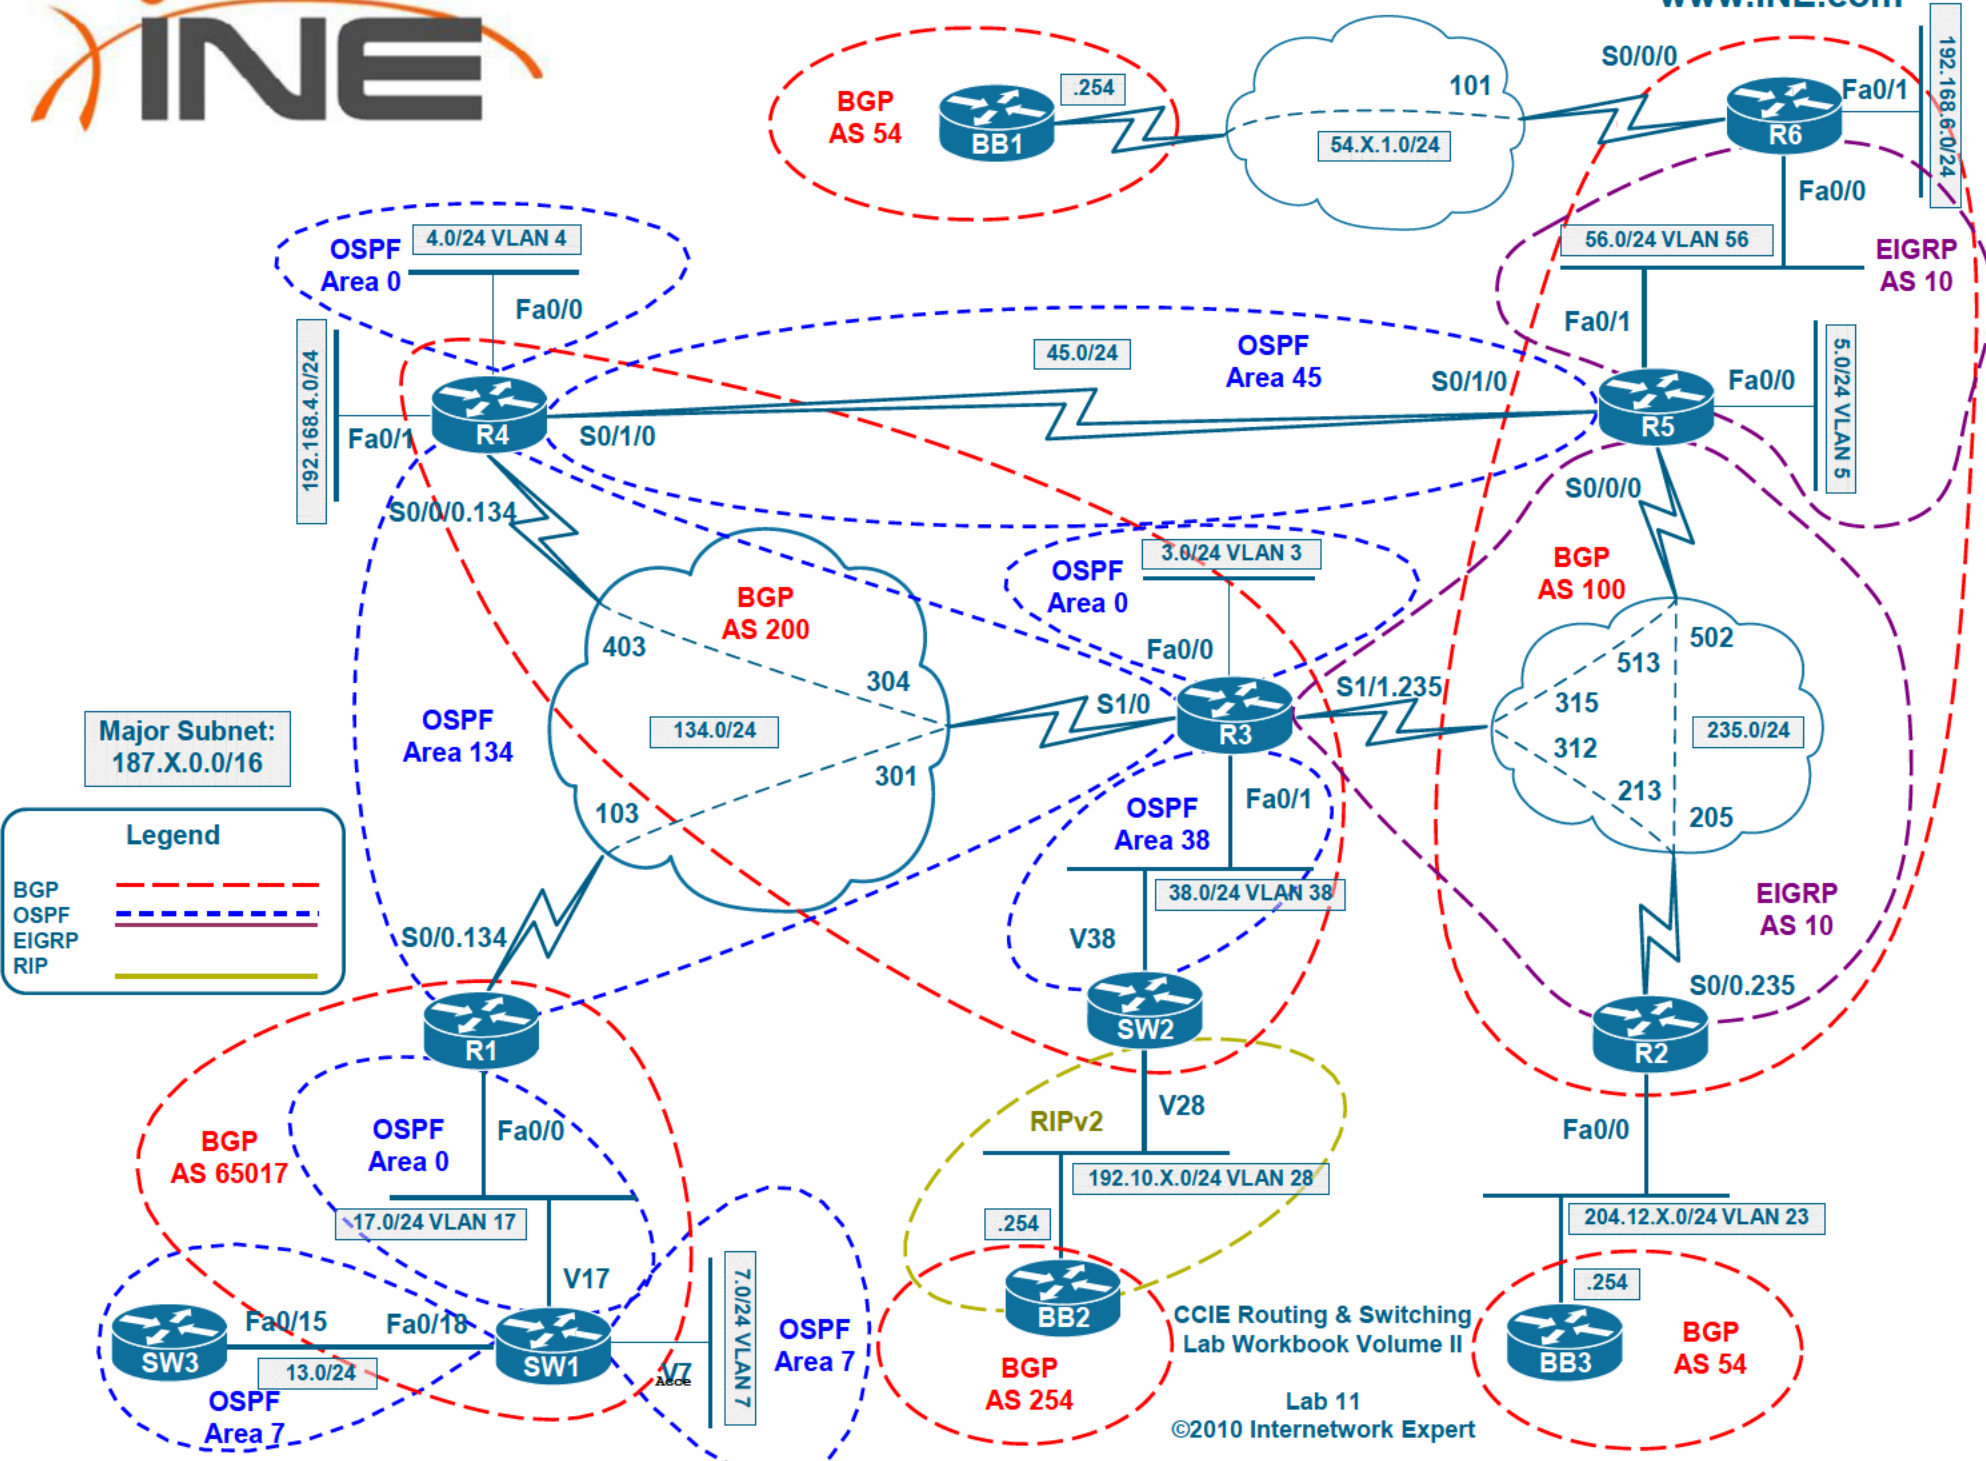

Major Subnet:
183.X.0.0/16

CCIE Routing & Switching
Lab Workbook Volume II
for CCIEv4.0
Lab 1
©2010 Internetwork Expert

www.INE.com

Legend

- BGP (Red dashed line)
- OSPF (Blue dashed line)
- EIGRP (Purple dashed line)
- RIP (Yellow solid line)

Major Subnet:
132.X.0.0/16

Major Subnet:
136.X.0.0/16

Legend	
BGP	Red dashed line
OSPF	Blue dashed line
EIGRP	Purple dashed line
RIP	Yellow dashed line

Major Subnet:
141.X.0.0/16

Legend

- BGP (Red dashed line)
- OSPF (Blue dashed line)
- EIGRP (Purple dashed line)
- RIP (Yellow dashed line)

Major Subnet:
162.X.0.0/16

Legend	
BGP	--- (Red dashed line)
OSPF	--- (Blue dashed line)
EIGRP	--- (Purple dashed line)
RIP	--- (Yellow dashed line)

Legend

- BGP ---
- OSPF ---
- EIGRP ---
- RIP ---

Legend	
BGP	
OSPF	
EIGRP	
RIP	

Major Subnet:
174.X.0.0/16

Legend

- BGP ---
- OSPF ---
- EIGRP ---
- RIP ---

Legend

- BGP - - - - -
- OSPF - - - - -
- EIGRP - - - - -
- RIP - - - - -

Major Subnet:
173.X.0.0/16

Legend

- BGP - - - - -
- OSPF - - - - -
- EIGRP - - - - -
- RIP _ _ _ _ _