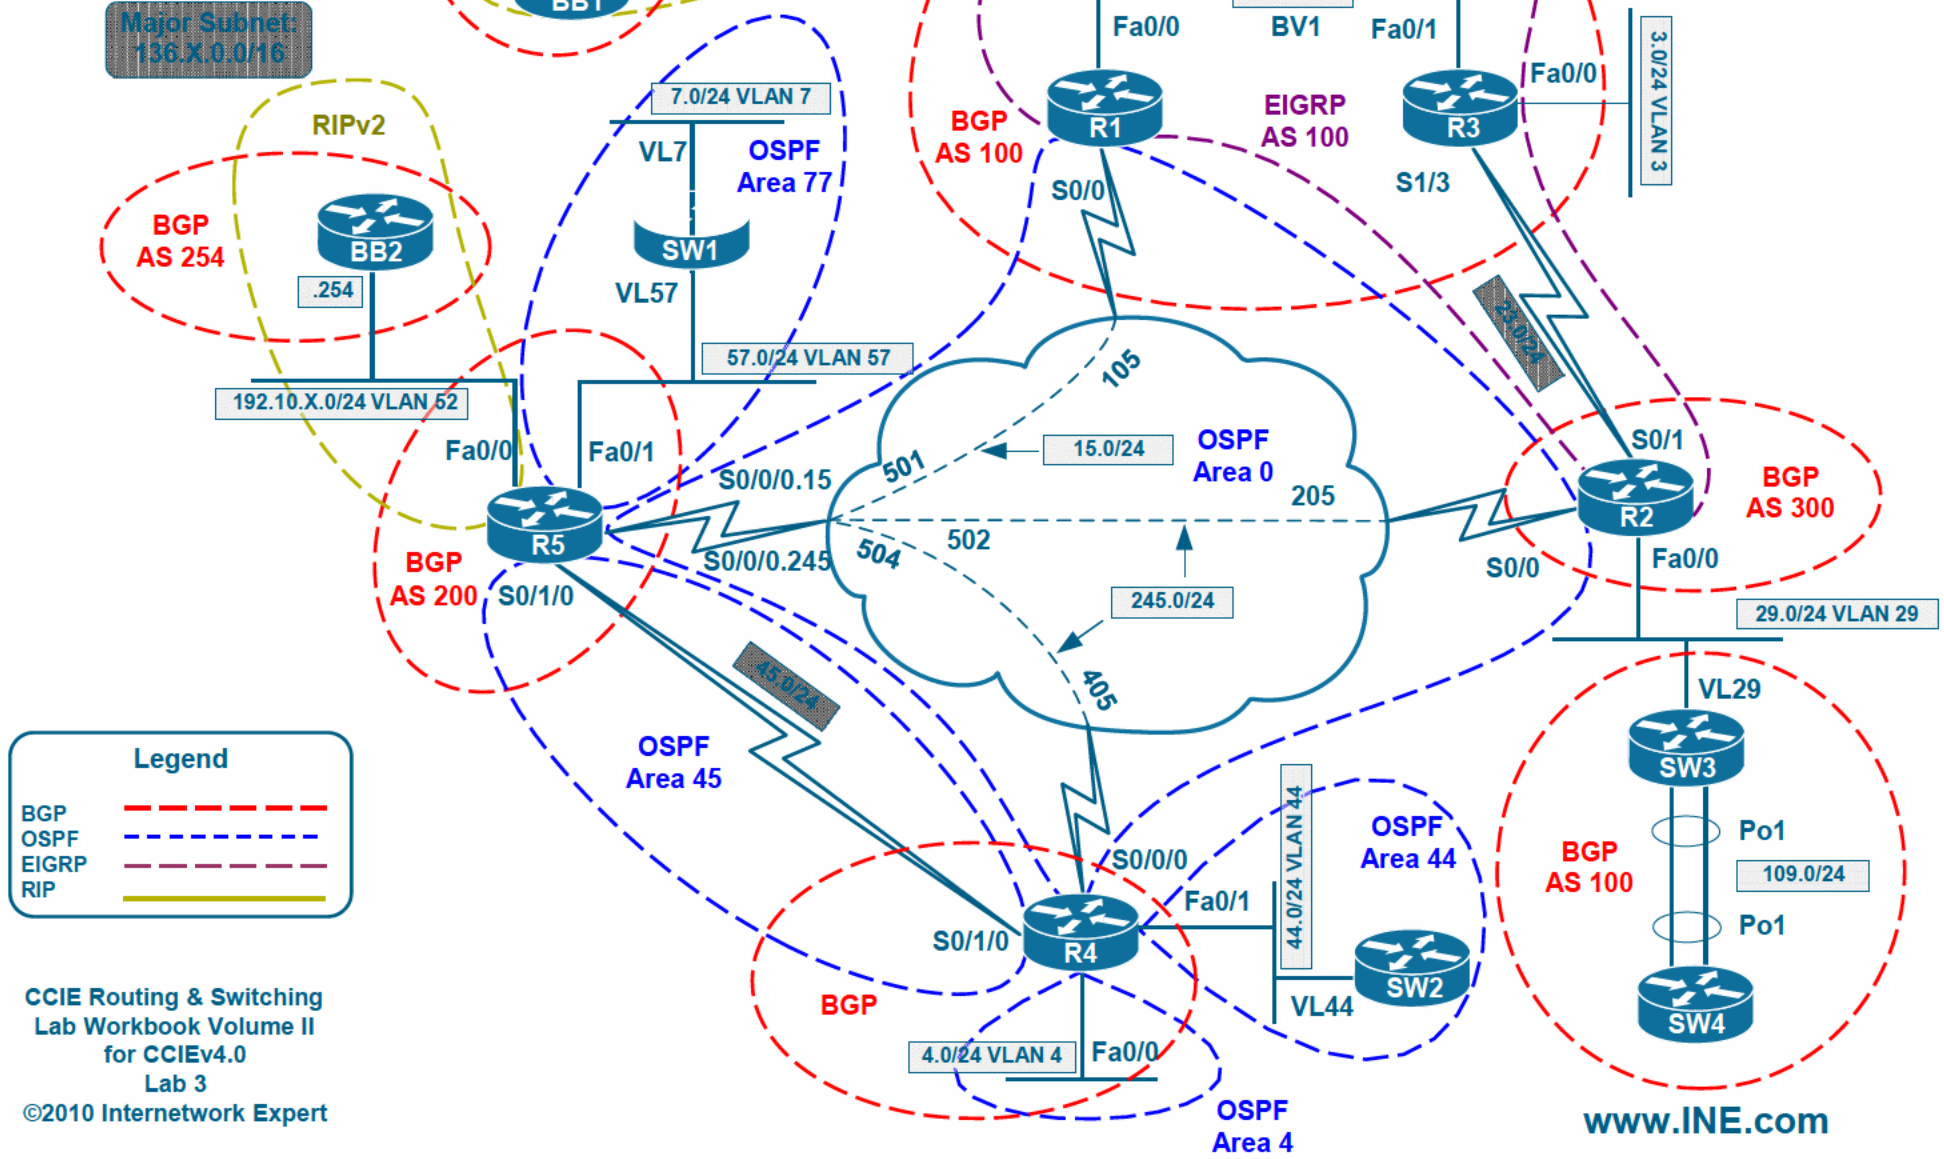

Major Subnet:
183.X.0.0/16

CCIE Routing & Switching
Lab Workbook Volume II
for CCIEv4.0
Lab 1
©2010 Internetwork Expert

www.INE.com

Legend

- BGP (Red dashed line)
- OSPF (Blue dashed line)
- EIGRP (Purple dashed line)
- RIP (Yellow solid line)

Major Subnet:
132.X.0.0/16

Major Subnet:
136.X.0.0/16

Legend	
BGP	Red dashed line
OSPF	Blue dashed line
EIGRP	Purple dashed line
RIP	Yellow dashed line

Major Subnet:
141.X.0.0/16

Legend

- BGP (Red dashed line)
- OSPF (Blue dashed line)
- EIGRP (Purple dashed line)
- RIP (Yellow dashed line)

Major Subnet:
162.X.0.0/16

Legend	
BGP	--- (Red dashed line)
OSPF	--- (Blue dashed line)
EIGRP	--- (Purple dashed line)
RIP	--- (Yellow dashed line)

Legend

- BGP ---
- OSPF ---
- EIGRP ---
- RIP ---

Legend	
BGP	
OSPF	
EIGRP	
RIP	

Major Subnet:
156.X.0.0/16