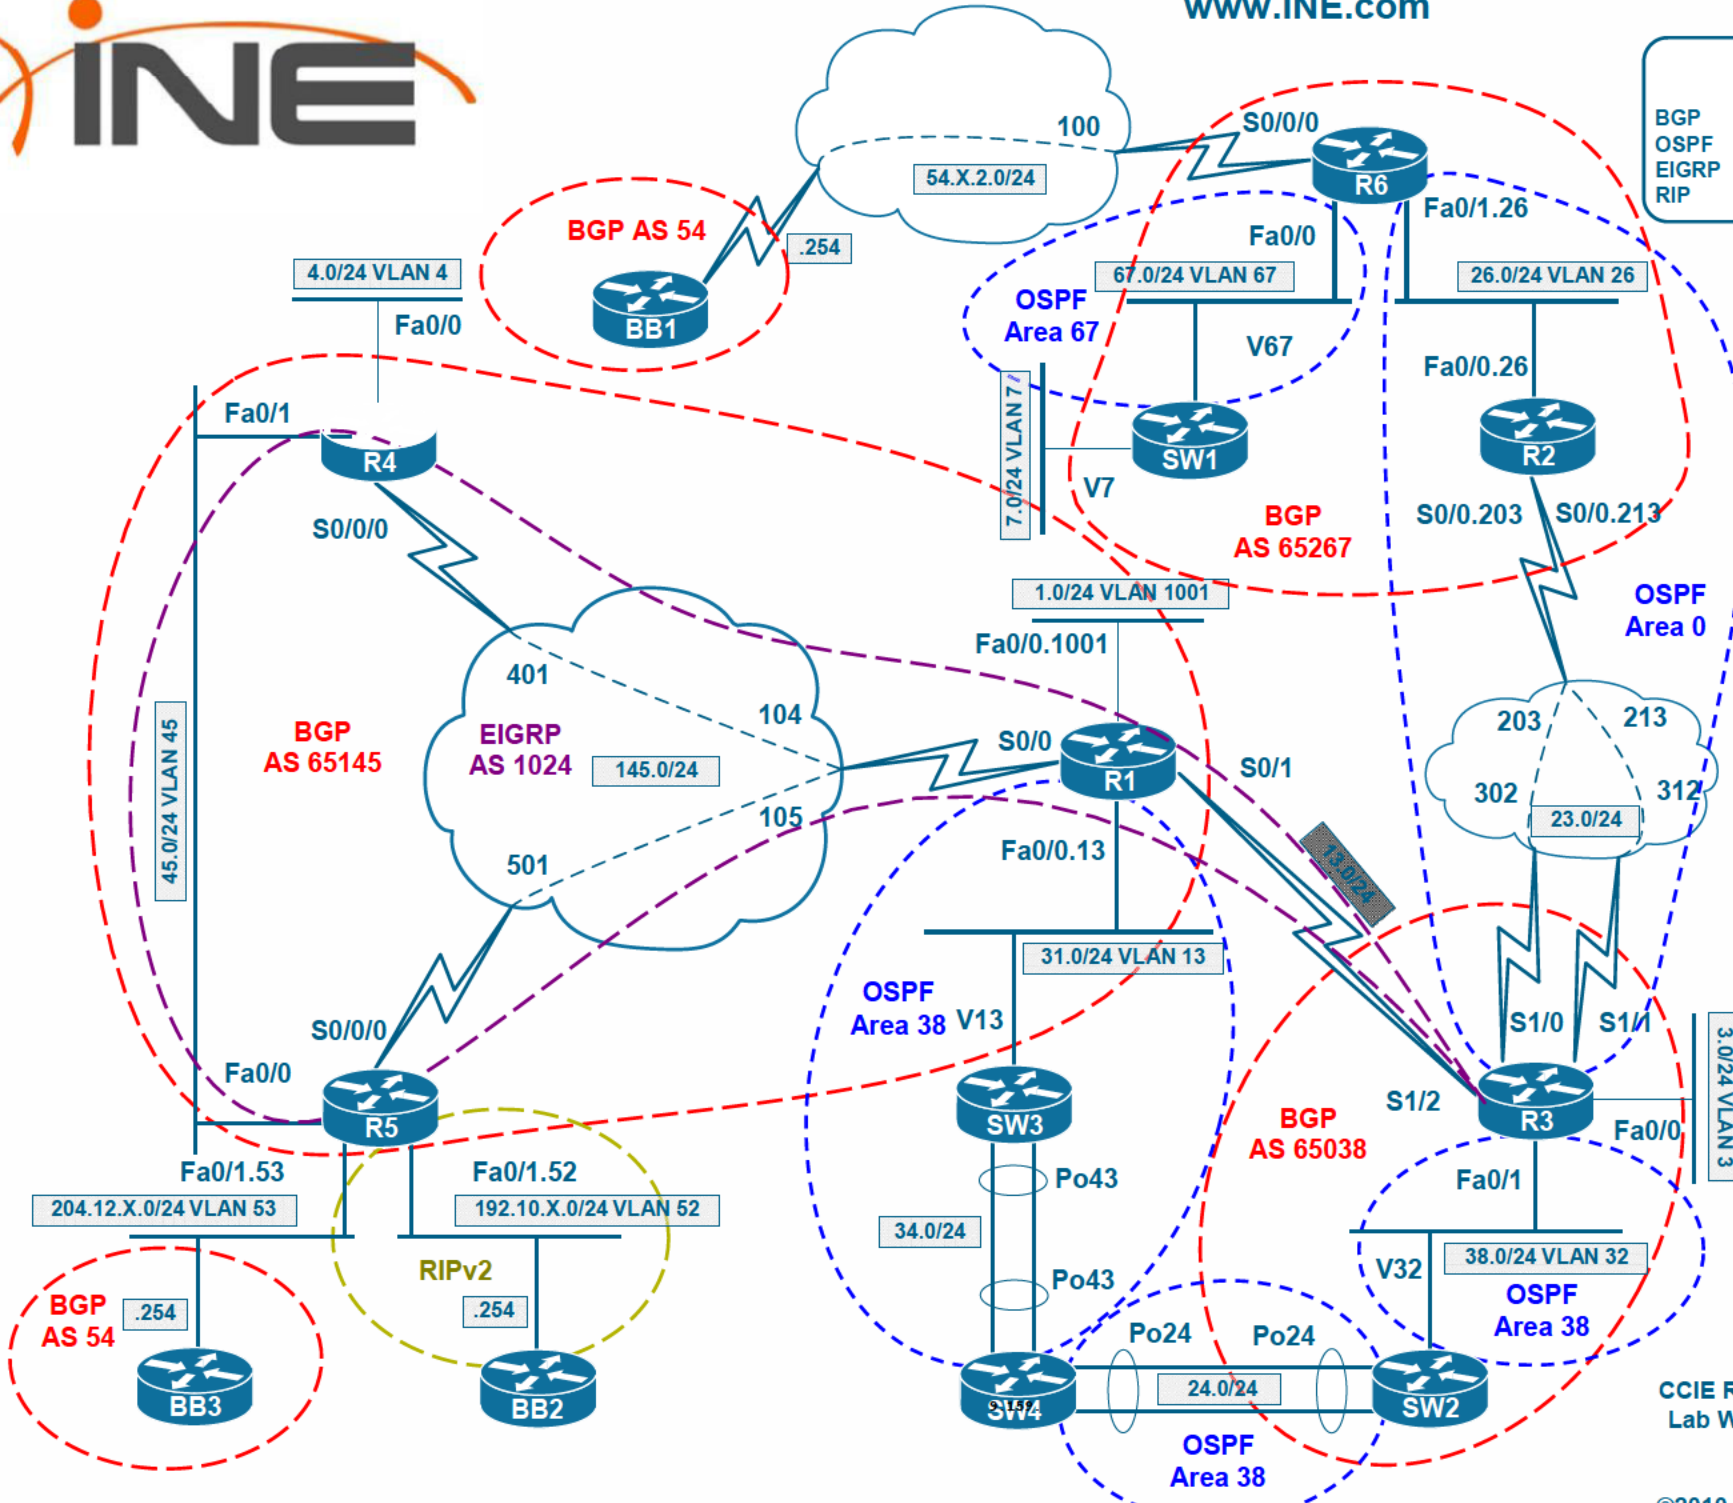

Major Subnet:
183.X.0.0/16

CCIE Routing & Switching
Lab Workbook Volume II
for CCIEv4.0
Lab 1
©2010 Internetwork Expert

www.INE.com

Legend

- BGP (Red dashed line)
- OSPF (Blue dashed line)
- EIGRP (Purple dashed line)
- RIP (Yellow solid line)

Major Subnet:
132.X.0.0/16

Major Subnet:
136.X.0.0/16

Legend	
BGP	Red dashed line
OSPF	Blue dashed line
EIGRP	Purple dashed line
RIP	Yellow dashed line

Major Subnet:
141.X.0.0/16

Legend

- BGP (Red dashed line)
- OSPF (Blue dashed line)
- EIGRP (Purple dashed line)
- RIP (Yellow dashed line)

Major Subnet:
162.X.0.0/16

Legend	
BGP	--- (Red dashed line)
OSPF	--- (Blue dashed line)
EIGRP	--- (Purple dashed line)
RIP	--- (Yellow dashed line)

Legend

- BGP ---
- OSPF ---
- EIGRP ---
- RIP ---

Legend	
BGP	
OSPF	
EIGRP	
RIP	

Major Subnet:
156.X.0.0/16