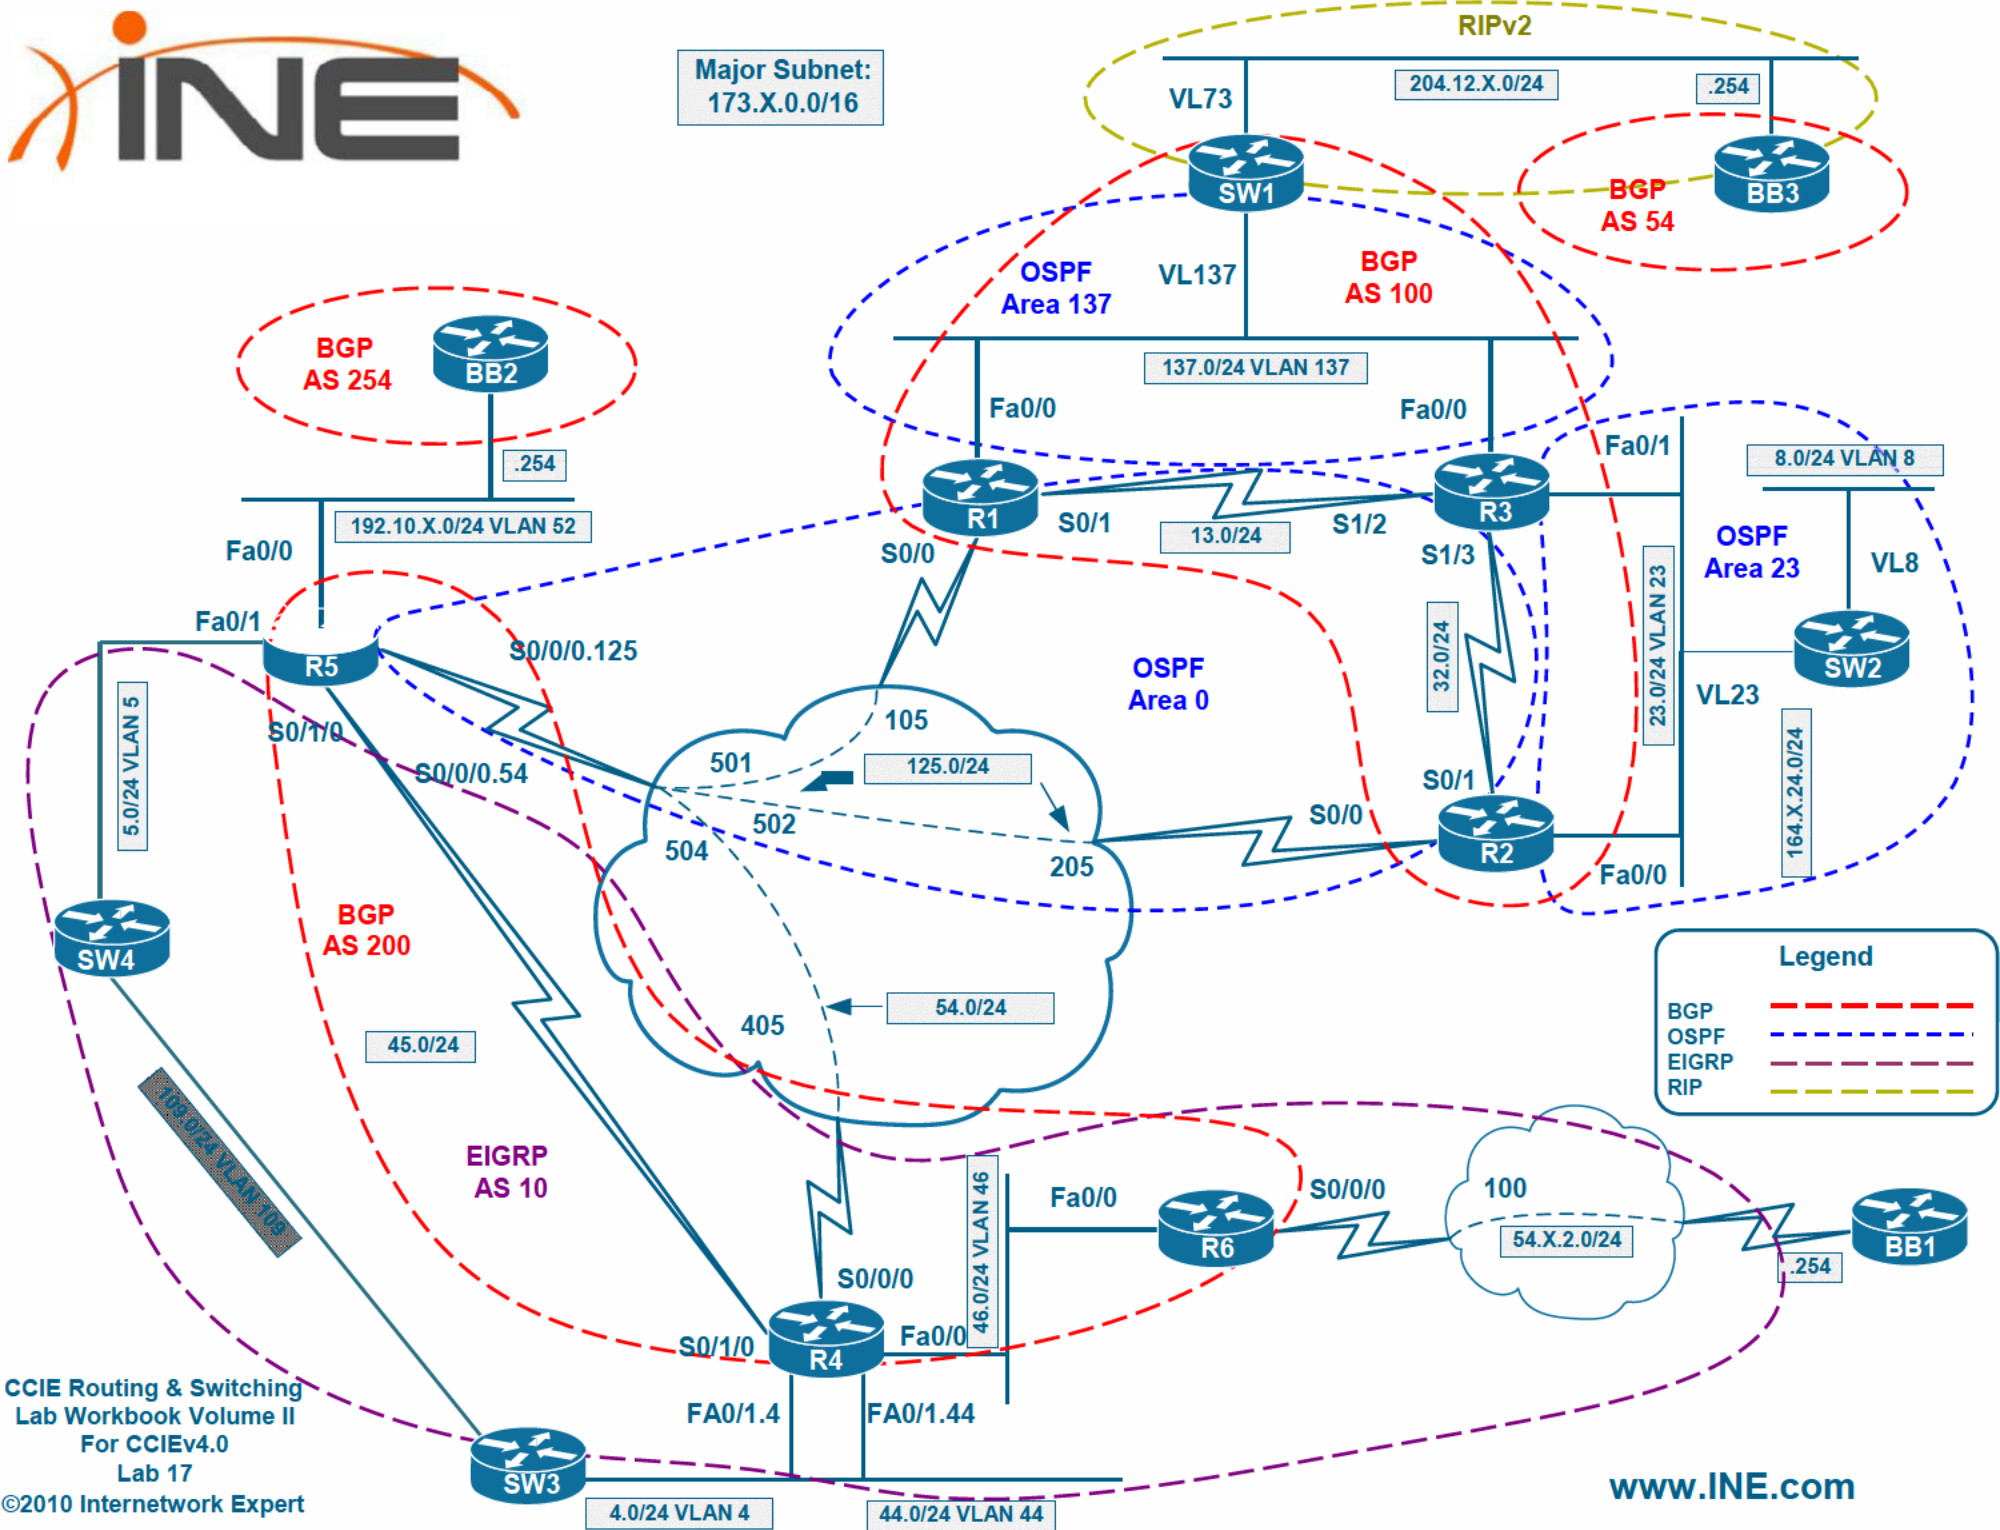

Major Subnet:
183.X.0.0/16

CCIE Routing & Switching
Lab Workbook Volume II
for CCIEv4.0
Lab 1
©2010 Internetwork Expert

www.INE.com

Legend

- BGP (Red dashed line)
- OSPF (Blue dashed line)
- EIGRP (Purple dashed line)
- RIP (Yellow solid line)

Major Subnet:
162.X.0.0/16

Legend	
BGP	--- (Red dashed line)
OSPF	--- (Blue dashed line)
EIGRP	--- (Purple dashed line)
RIP	--- (Yellow dashed line)

Legend

- BGP ---
- OSPF ---
- EIGRP ---
- RIP ---

Legend	
BGP	
OSPF	
EIGRP	
RIP	

Major Subnet:
174.X.0.0/16

Legend

- BGP ---
- OSPF ---
- EIGRP ---
- RIP ---

Legend

- BGP - - - - -
- OSPF - - - - -
- EIGRP - - - - -
- RIP - - - - -

Major Subnet:
173.X.0.0/16

Legend

- BGP - - - - -
- OSPF - - - - -
- EIGRP - - - - -
- RIP _ _ _ _ _

Major Subnet:
156.X.0.0/16